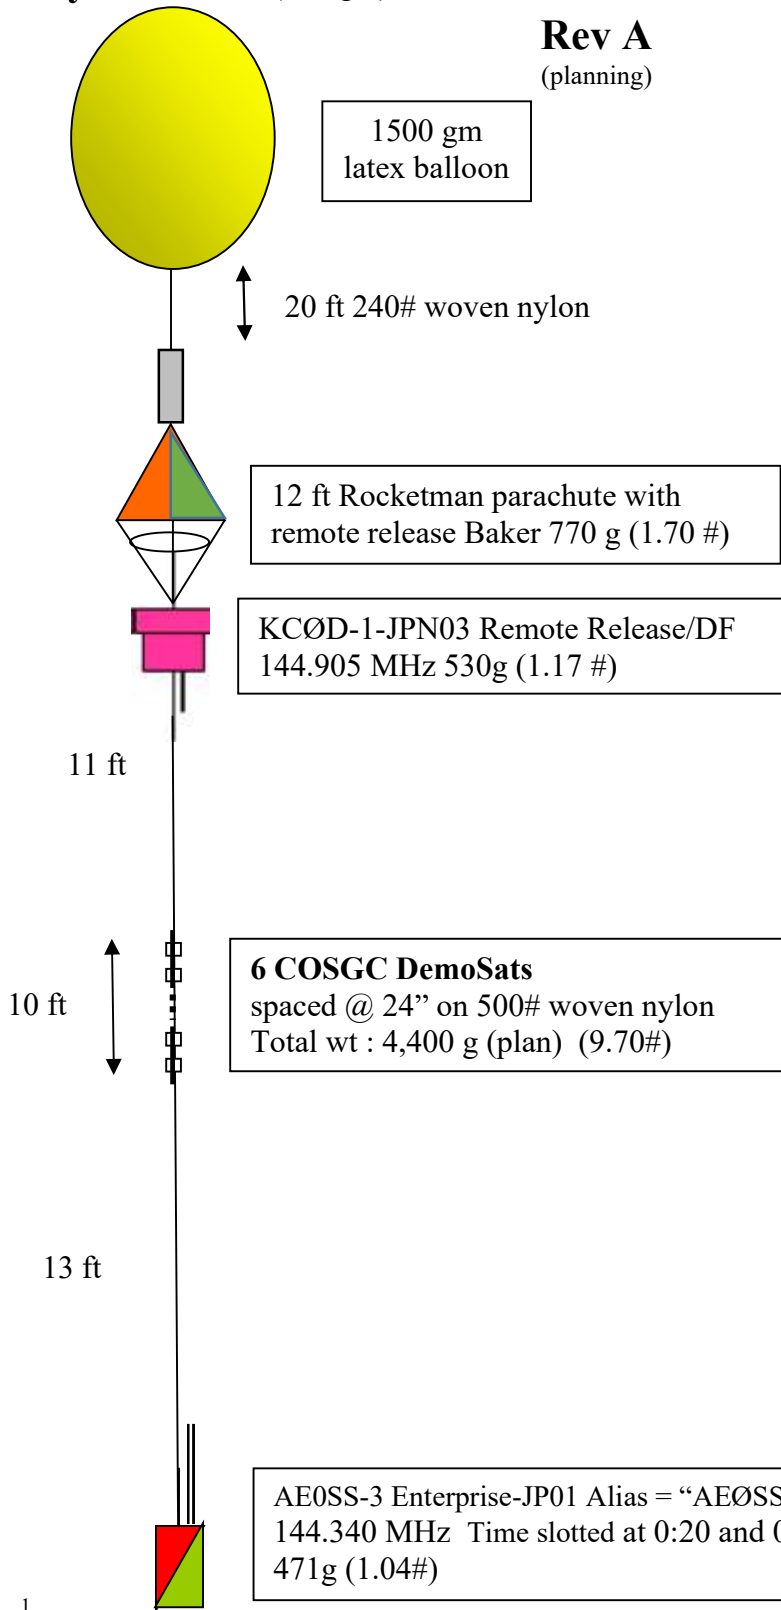

**Payload Plan** (string 2)

**EOSS-371 Lite**

**0705 MDT 05 Apr 2025**

**Rev A**  
(planning)

**Deer Trail, CO**

Item	Weight pounds	Weight kg
Student Experiments	9.70	4.400
EOSS Payloads	2.21	1.001
Parachute	1.70	0.770
Neck load	13.60	6.171
Balloon	3.31	1.500
Gross Weight	16.91	7.671
Gross Lift Factor	1.30	1.30
Neck Lift	18.68	8.471
H2 fill; scf (approx)	297	
Burst Altitude; kft km	92.2	28.1
<b>Manual Release Altitude kft</b>	<b>90.2</b>	