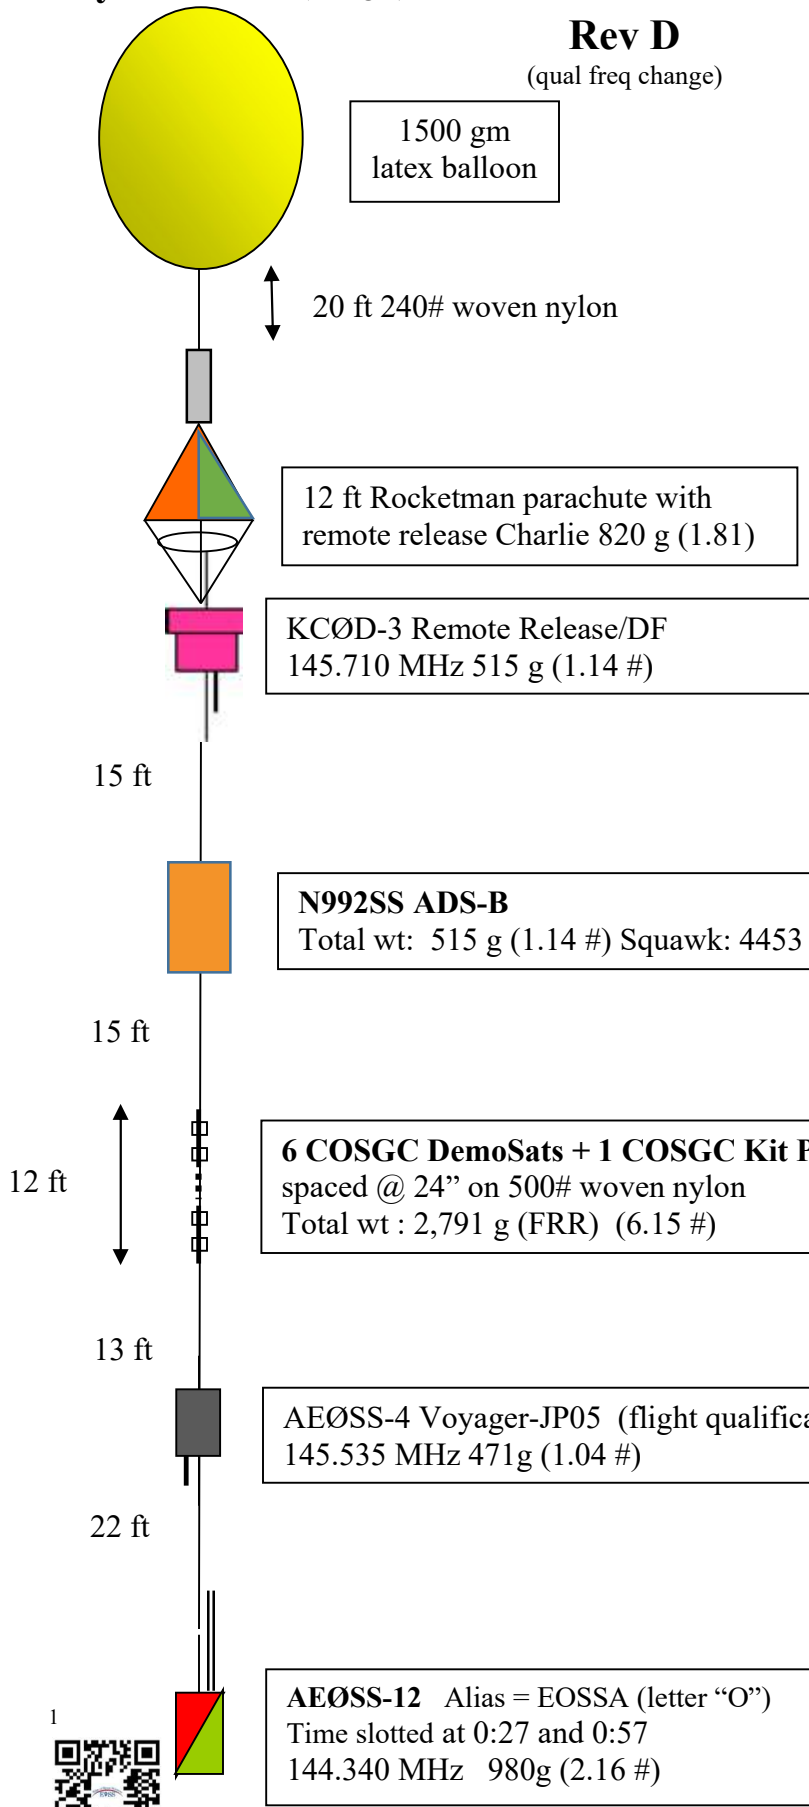

Payload Plan (string 1)

EOSS-370 Lite

0645 MDT 05 Apr 2025

Rev D

Deer Trail, CO

(qual freq change)

1500 gm latex balloon

20 ft 240# woven nylon

12 ft Rocketman parachute with remote release Charlie 820 g (1.81)

KCØD-3 Remote Release/DF
145.710 MHz 515 g (1.14 #)

15 ft

N992SS ADS-B
Total wt: 515 g (1.14 #) Squawk: 4453

15 ft

12 ft

6 COSGC DemoSats + 1 COSGC Kit Payload
spaced @ 24" on 500# woven nylon
Total wt : 2,791 g (FRR) (6.15 #)

13 ft

AEØSS-4 Voyager-JP05 (flight qualification)
145.535 MHz 471g (1.04 #)

22 ft

AEØSS-12 Alias = EOSSA (letter "O")
Time slotted at 0:27 and 0:57
144.340 MHz 980g (2.16 #)

| Item | Weight pounds | Weight kg |
|------------------------------------|---------------|-----------|
| Student Experiments | 6.15 | 2.791 |
| EOSS Payloads | 5.47 | 2.481 |
| Parachute | 1.81 | 0.820 |
| Neck load | 13.43 | 6.092 |
| Balloon | 3.31 | 1.500 |
| Gross Weight | 16.74 | 7.592 |
| Gross Lift Factor | 1.30 | 1.30 |
| Neck Lift | 18.45 | 8.368 |
| H2 fill; scf (approx) | 294 | |
| Burst Altitude; kft km | 92.4 | 28.2 |
| Manual Release Altitude kft | 90.4 | |