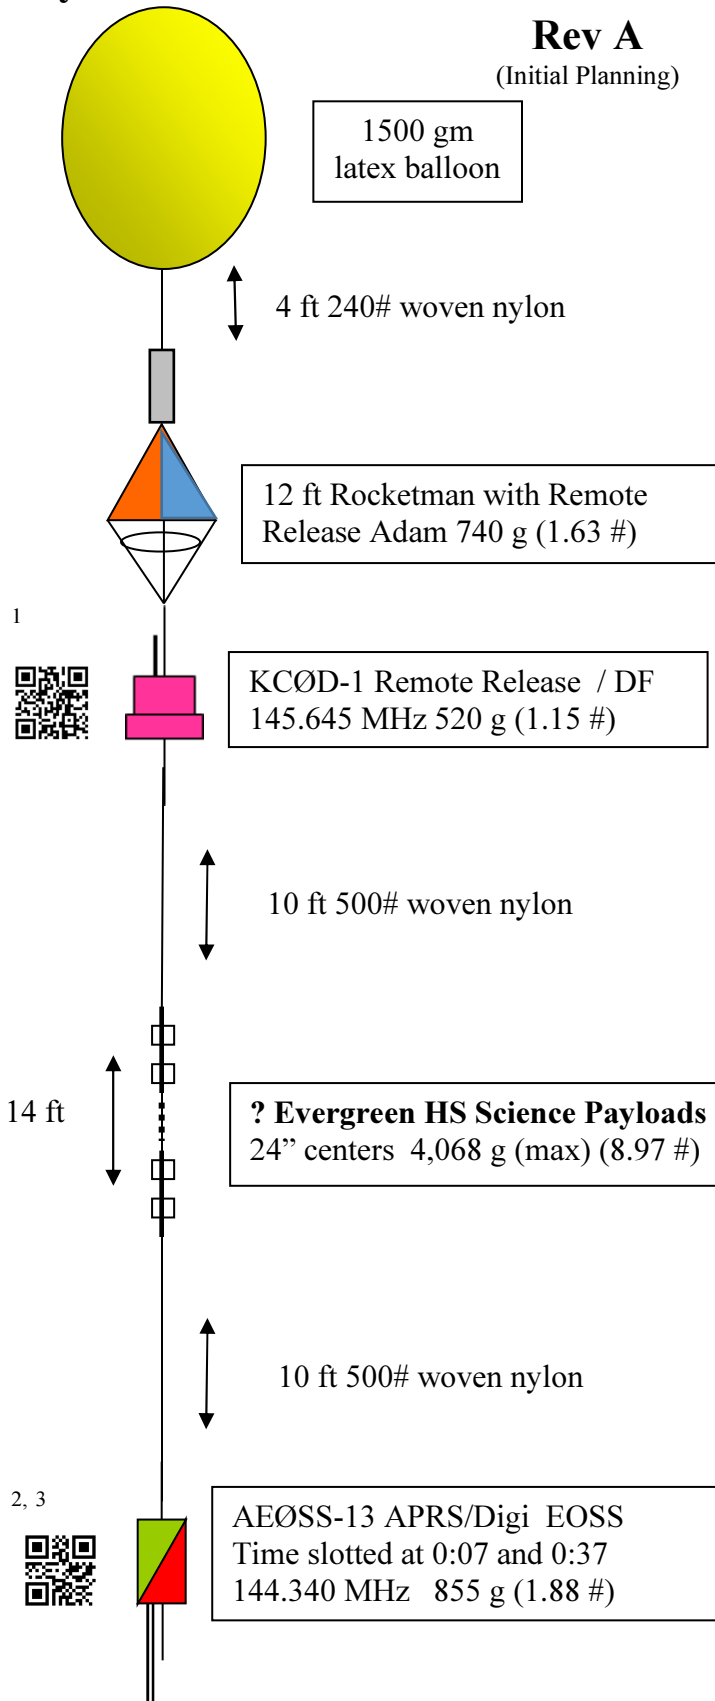

Payload Plan

EOSS-323 Lite

0805 MST, 10 Dec 2021

Rev A

Deer Trail, CO

(Initial Planning)

1500 gm latex balloon

4 ft 240# woven nylon

12 ft Rocketman with Remote Release Adam 740 g (1.63 #)

KCØD-1 Remote Release / DF 145.645 MHz 520 g (1.15 #)

? Evergreen HS Science Payloads on 24" centers 4,068 g (max) (8.97 #)

AEØSS-13 APRS/Digi EOSS Time slotted at 0:07 and 0:37 144.340 MHz 855 g (1.88 #)

Item	Weight pounds	Weight kg
Student Experiments	8.97	4.068
EOSS Payloads	3.03	1.375
Parachute	1.63	0.740
Neck load	13.63	6.183
Balloon	3.31	1.500
Gross Weight	16.94	7.683
Gross Lift Factor	1.30	1.30
Neck Lift	18.71	8.486
H2 fill; scf (approx)	298	
Burst Altitude; kft km	92.2	28.1