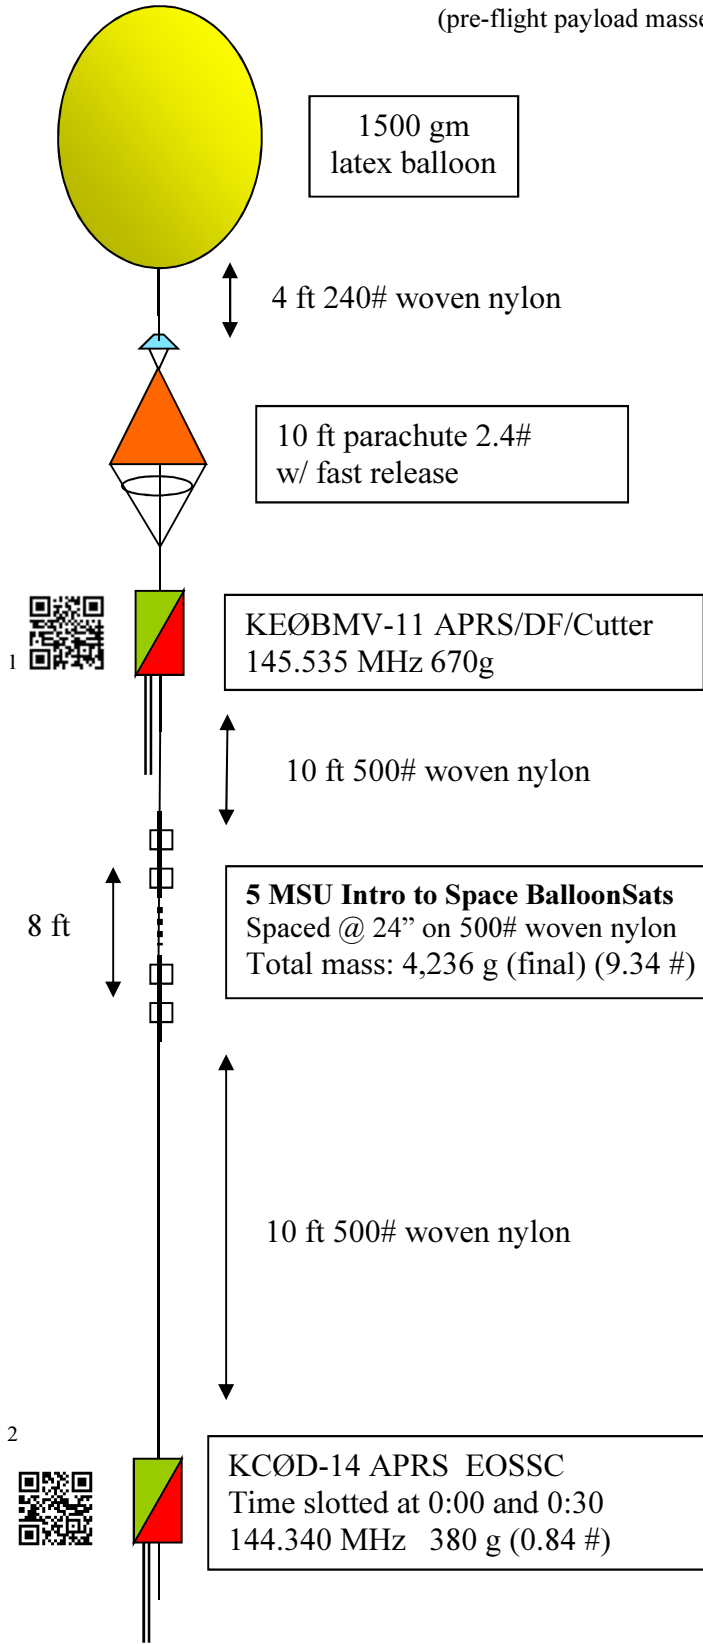

Payload Plan

EOSS-295 Lite

0750 MDT, 02 Nov 2019

Rev C

Wiggins, CO

(pre-flight payload masses)

Item	Weight pounds	Weight kg
Student Payloads	9.34	4.236
EOSS Payloads	2.31	1.05
Parachute	2.40	1.088
Neck load	14.05	6.374
Balloon	3.31	1.500
Gross Weight	17.36	7.874
Gross Lift Factor	1.25	1.25
Neck Lift	18.39	8.341
H2 fill; scf (approx)	293	
Burst Altitude; kft km	92.5	28.2

KEØBMV-11 APRS/DF/Cutter
145.535 MHz 670g

www.wxqa.com/sss/balon1.cgi
KEØBMV-11 / EOSS-295

KCØD-14 APRS EOSSC
Time slotted at 0:00 and 0:30
144.340 MHz 380 g (0.84 #)

www.wxqa.com/sss/balon1.cgi
KCØD-14 / EOSS-295