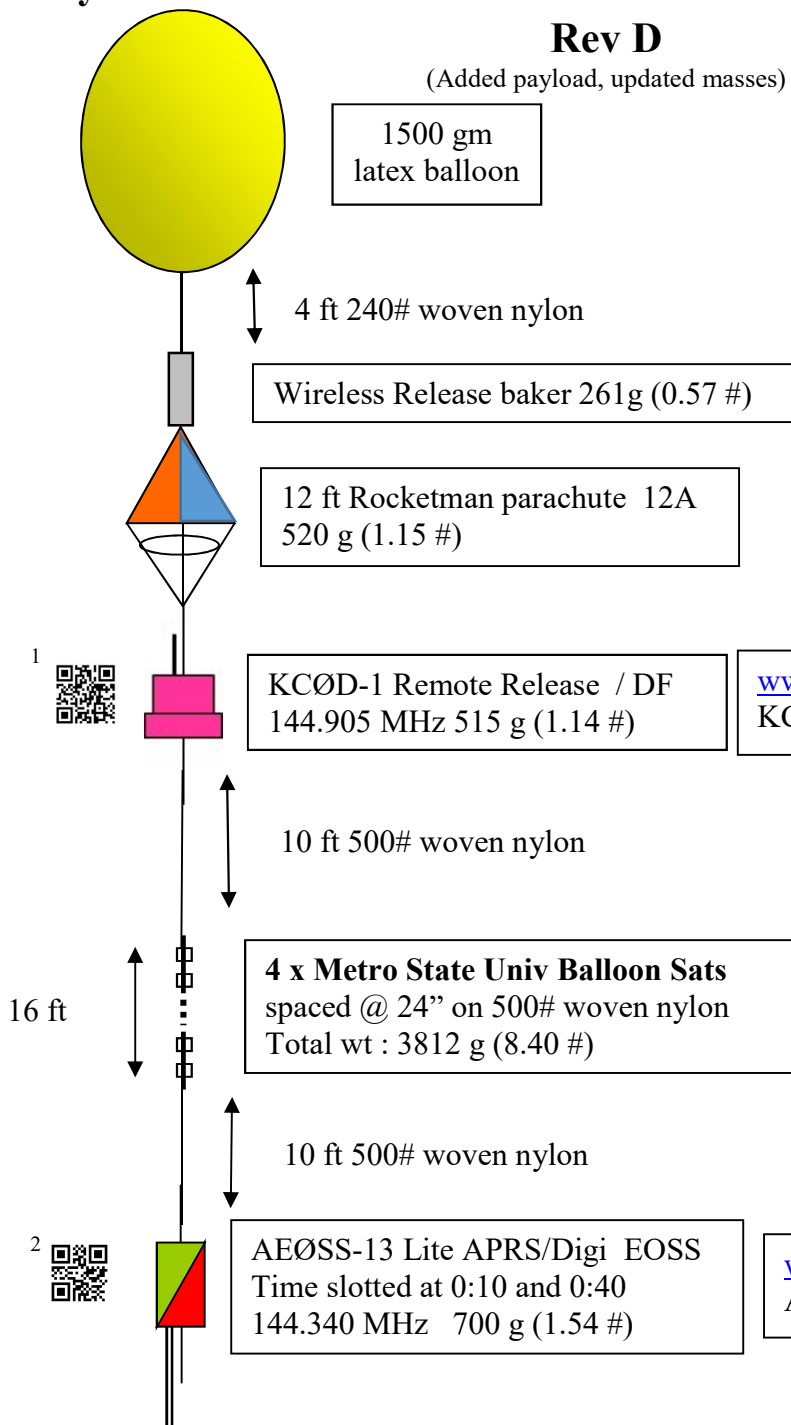

# Payload Plan

# EOSS-281 Lite

0720 MST, 4 NOV 2018

## Rev D

Deer Trail, CO

(Added payload, updated masses)

Item	Weight pounds	Weight kg
Student Payloads	8.40	3.812
EOSS Payloads	2.68	1.215
Parachute	1.15	0.520
Neck load	12.80	5.8076
Balloon	3.31	1.500
Gross Weight	16.11	7.3076
Gross Lift Factor	1.25	1.25
Neck Lift	16.83	7.633
H2 fill; scf (approx)	272	
Burst Altitude; kft km	94.1	28.7