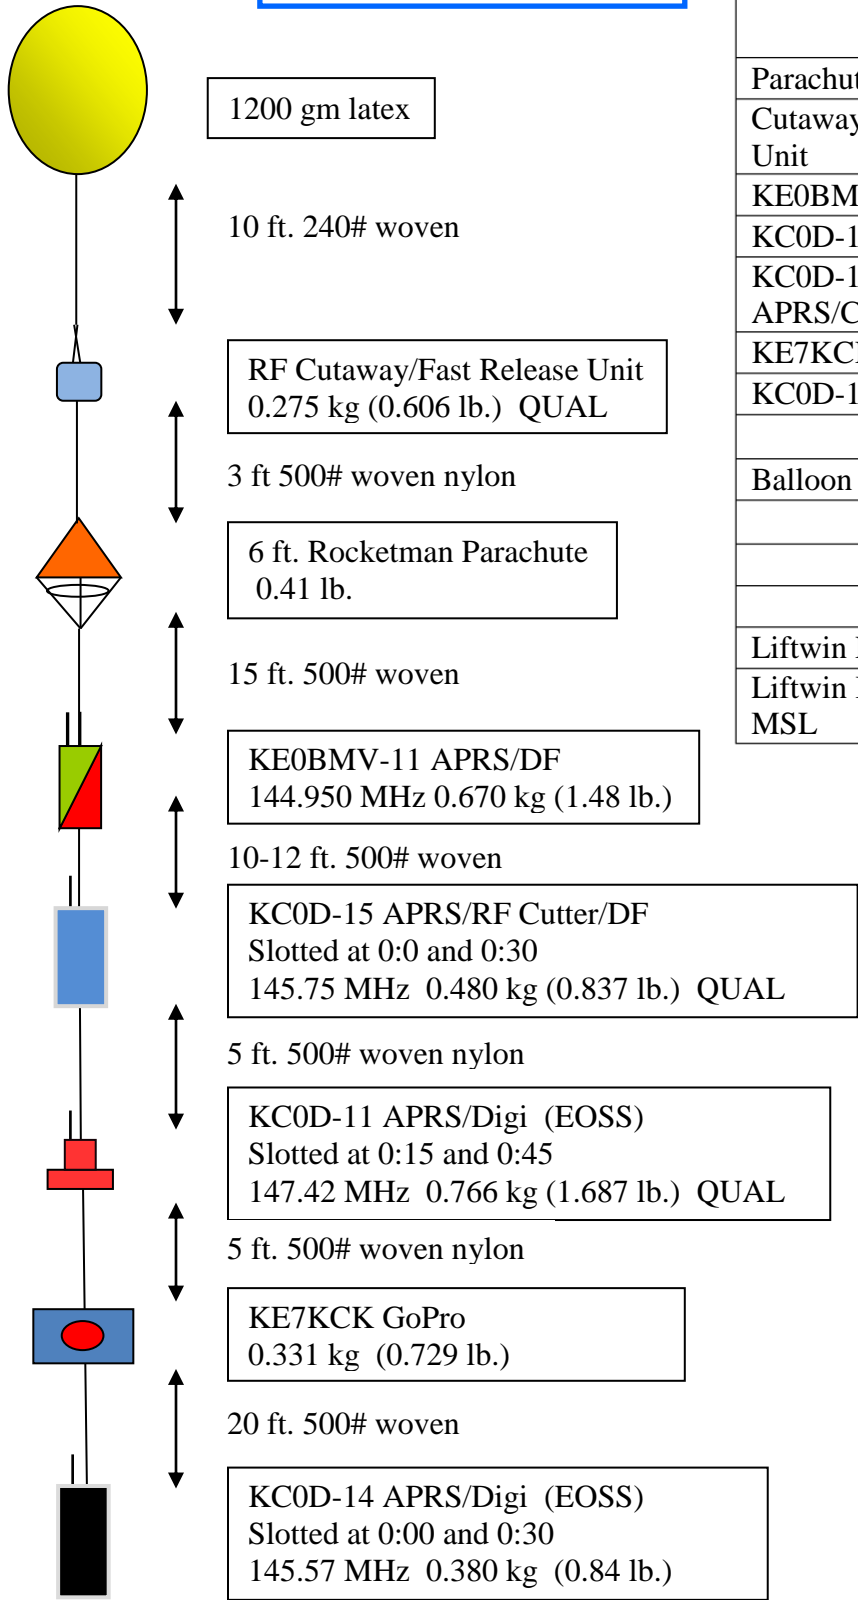

# Payload Plan (EOSS-252)

Revision: 13 June 2017

Not even close to scale!

<i>Item</i>	<i>Weight, lb.</i>
Parachute	0.41
Cutaway/Fast Release Unit	0.606
KE0BMV-11	1.480
KC0D-11 APRS/Cutter	1.687
KC0D-15 APRS/Cutaway	1.057
KE7KCK GoPro	0.729
KC0D-14 Module	0.837
Neck load	6.806
Balloon	2.643
Gross wt	11.82
Gross lift factor	1.25
Neck lift	9.170
Liftwin H2 fill std cuft	160
Liftwin Burst Alt, kft. MSL	101.3