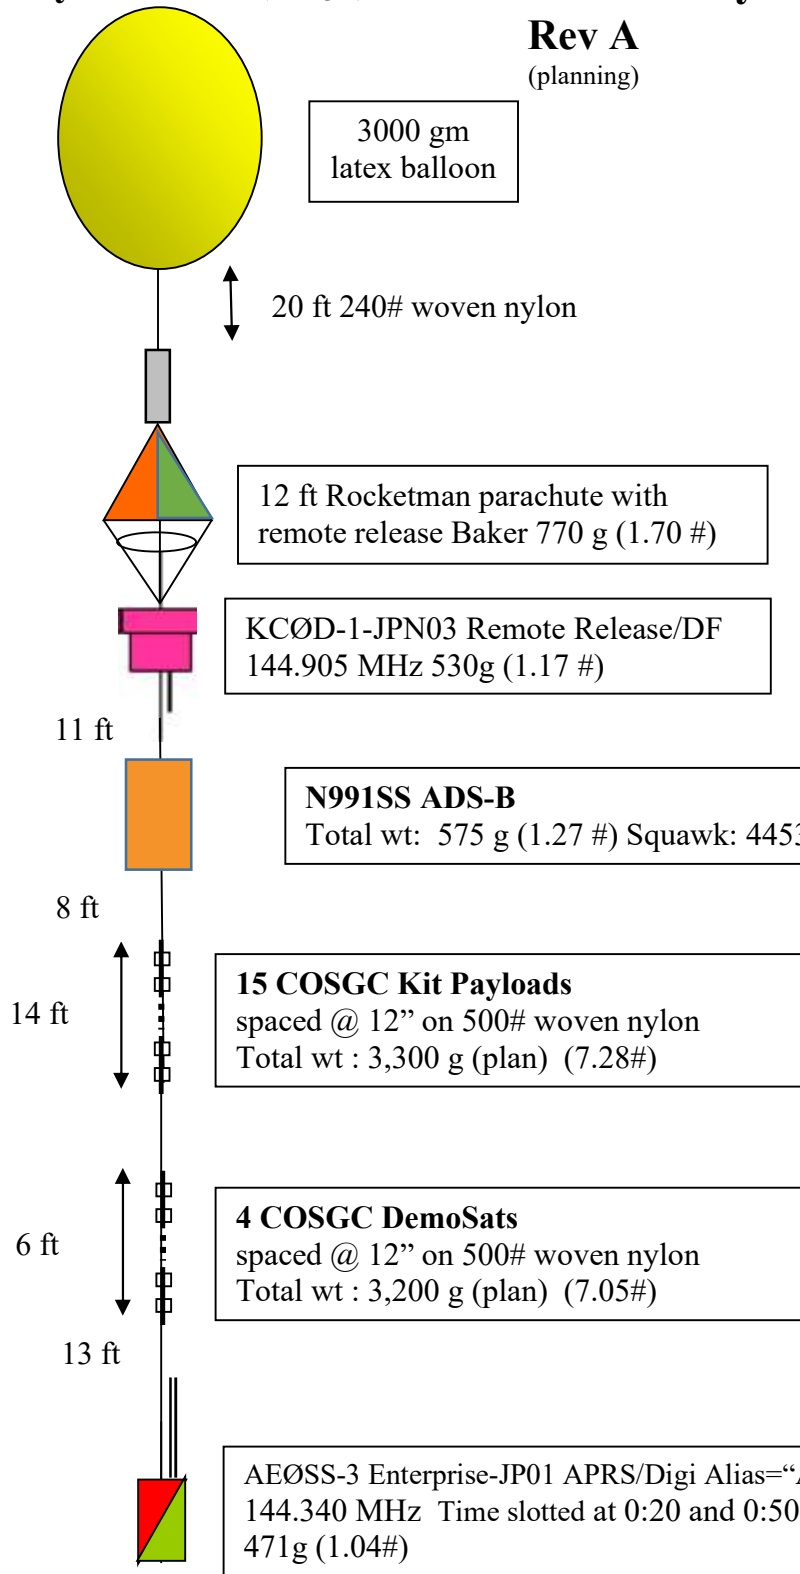

**Payload Plan (string 2) EOSS-371 Heavy**

**0715 MDT 05 Apr 2025**

**Rev A**  
(planning)

**Deer Trail, CO**

Item	Weight pounds	Weight kg
Student Experiments	14.33	6.500
EOSS Payloads	3.47	1.576
Parachute	1.70	0.770
Neck load	19.50	8.846
Balloon	6.61	3.000
Gross Weight	26.12	11.846
Gross Lift Factor	1.20	1.20
Neck Lift	24.73	11.213
H2 fill; scf (approx)	423	
Burst Altitude; kft km	105.1	32.0
<b>Manual Release Altitude kft</b>	<b>103.1</b>	

[www.wxqa.com/sss/balon1.cgi](http://www.wxqa.com/sss/balon1.cgi)  
KCØD-1 / EOSS-371

Regis kits (3)  
Space Minor – Prachi kit  
PPSC kits (10)  
CCD kit

CMU-Rocket  
Western Samantha Cluff  
CU Boulder  
UCCS