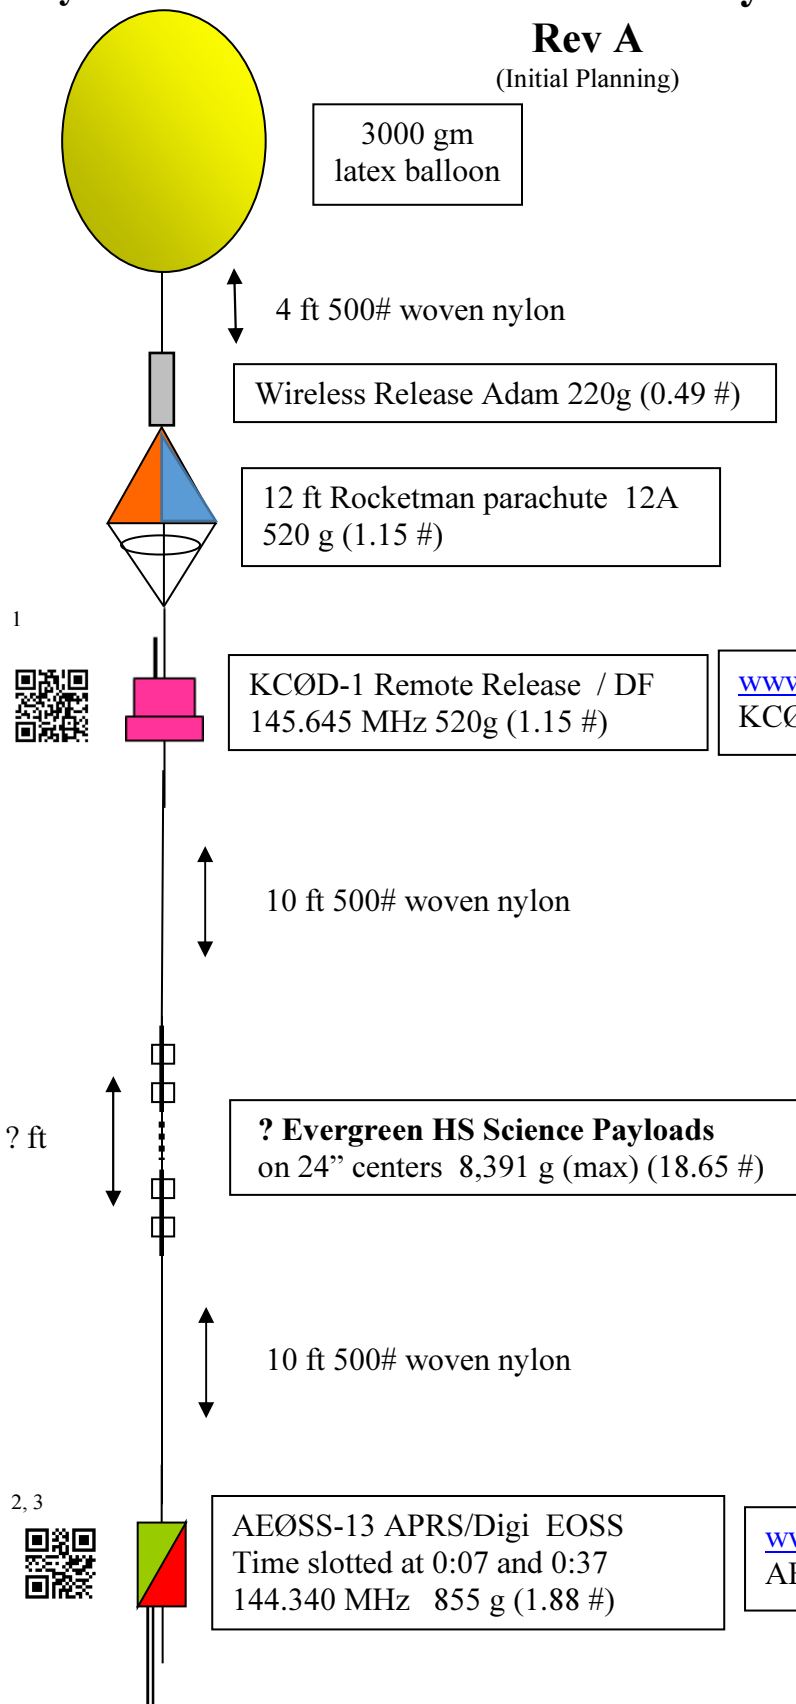

Payload Plan

EOSS-321 Heavy

0730 MST, 10 Dec 2021

Rev A

Deer Trail, CO

(Initial Planning)

Item	Weight pounds	Weight kg
Student Experiments	18.50	8.391
EOSS Payloads	3.52	1.595
Parachute	1.15	0.520
Neck load	23.16	10.506
Balloon	6.61	3.000
Gross Weight	29.78	13.506
Gross Lift Factor	1.15	1.15
Neck Lift	27.63	12.530
H2 fill; scf (approx)	463	
Burst Altitude; kft km	103.2	31.5

www.wxqa.com/sss/balon1.cgi
KCØD-1 / EOSS-321

www.wxqa.com/sss/balon1.cgi
AEØSS-13 / EOSS-321

¹ www.aprs.fi/kc0d-1 (that is a zero)
² www.aprs.fi/ae0ss-13 (that is a zero)
³ <https://track.eoss.org>