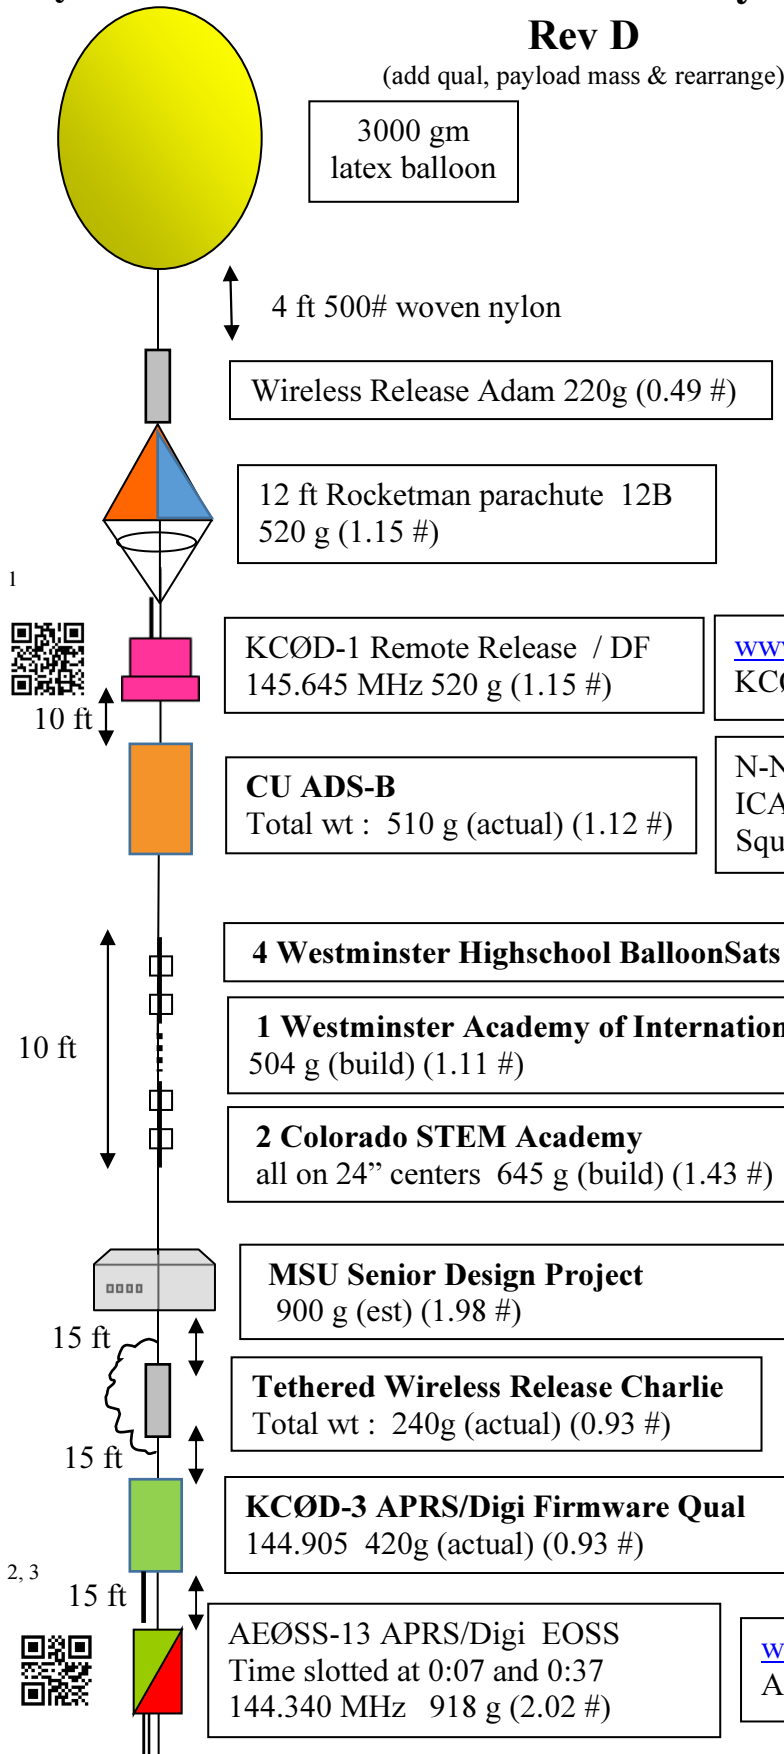

# Payload Plan

# EOSS-320 Heavy

0730 MST, 28 Jan 2022

## Rev D

Deer Trail, CO

(add qual, payload mass & rearrange)

Item	Weight pounds	Weight kg
Student Experiments	7.33	3.324
EOSS Payloads	6.23	2.828
Parachute	1.15	0.520
Neck load	14.71	6.672
Balloon	6.61	3.000
Gross Weight	21.32	9.672
Gross Lift Factor	1.20	1.20
Neck Lift	18.97	8.605
H2 fill; scf (approx)	346	
Burst Altitude; kft km	109.3	33.3