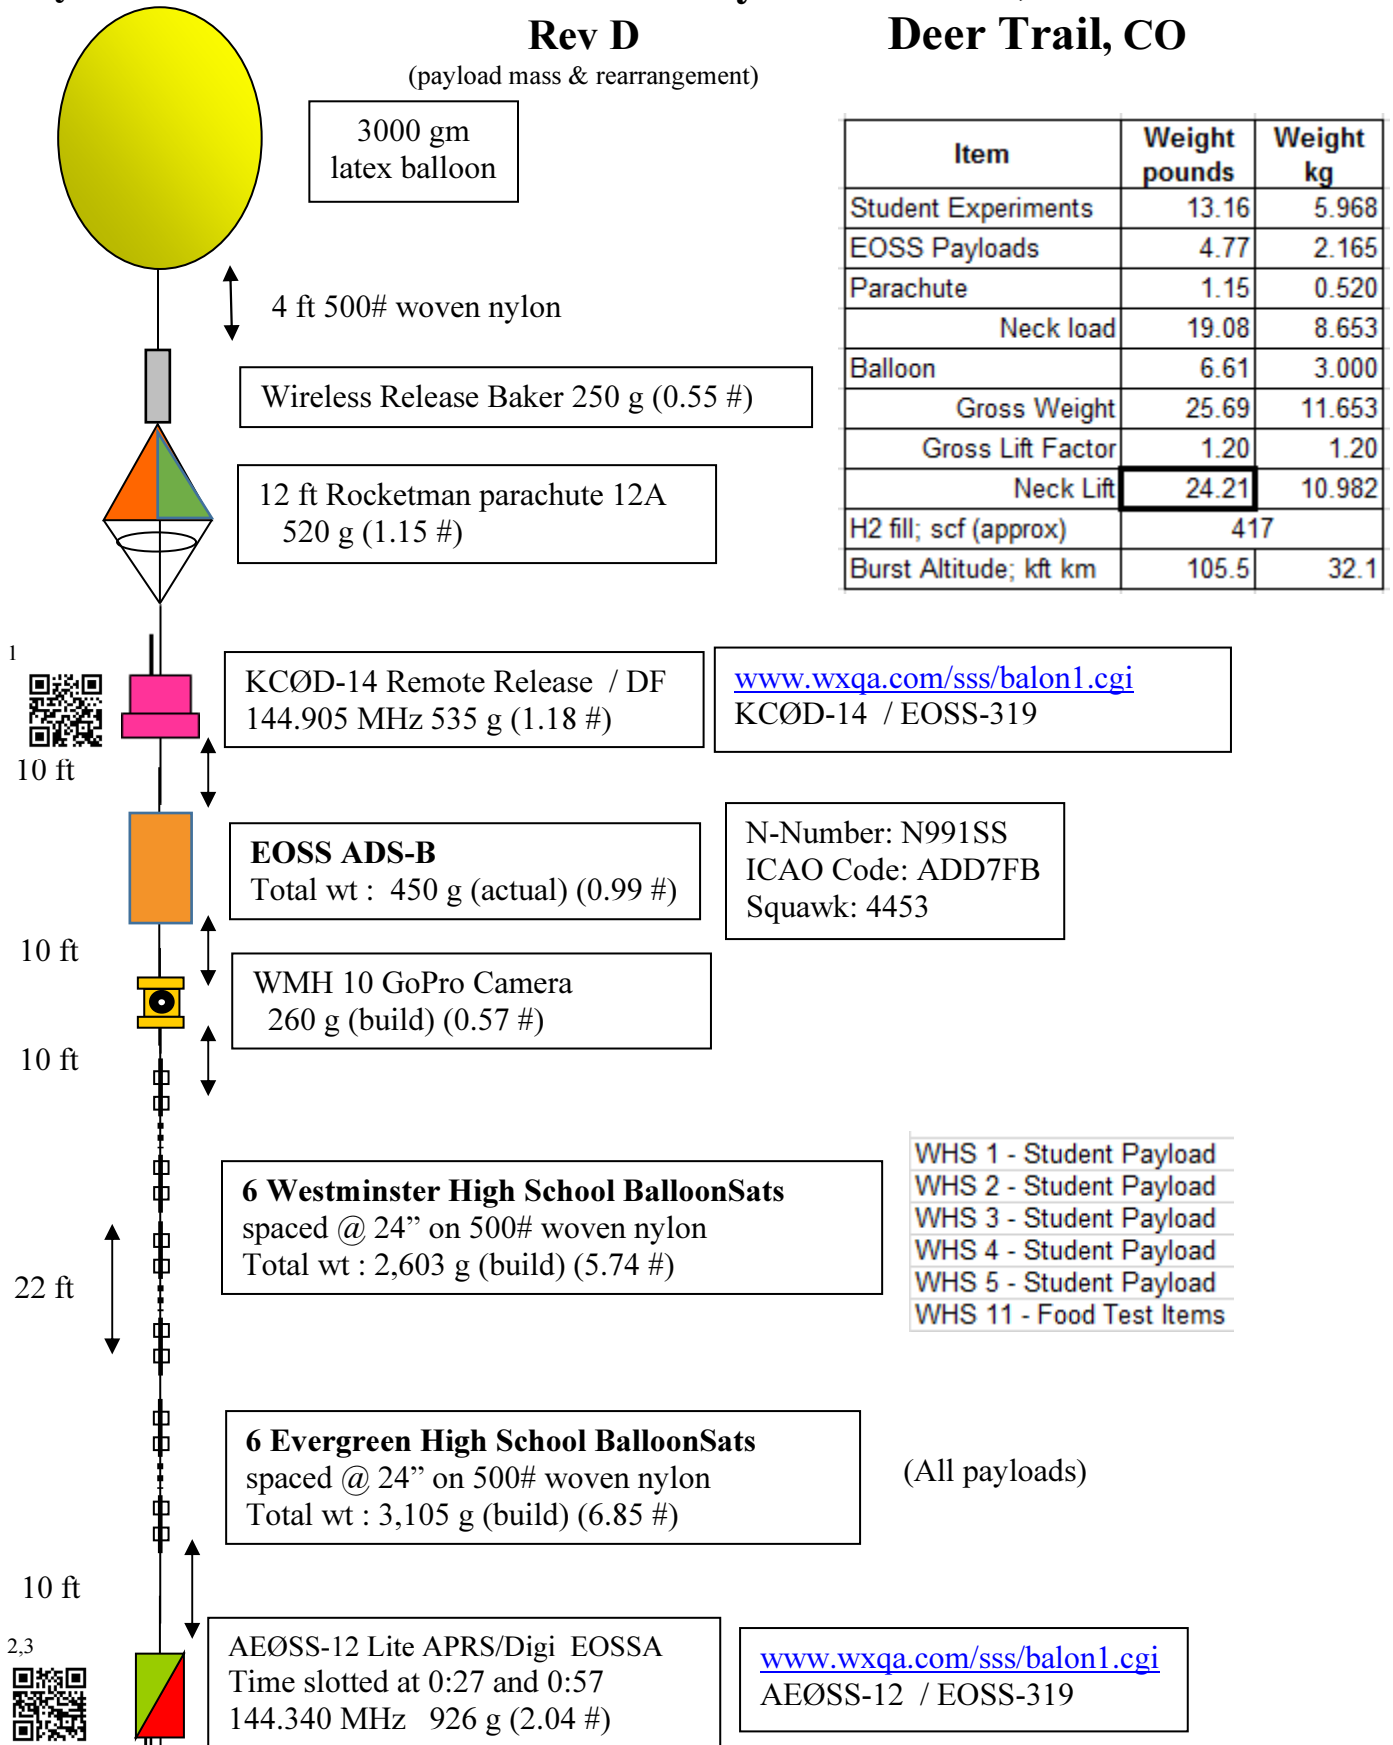

Payload Plan

EOSS-319 Heavy

0715 MST, 28 Jan 2022

Rev D

Deer Trail, CO

(payload mass & rearrangement)

Item	Weight pounds	Weight kg
Student Experiments	13.16	5.968
EOSS Payloads	4.77	2.165
Parachute	1.15	0.520
Neck load	19.08	8.653
Balloon	6.61	3.000
Gross Weight	25.69	11.653
Gross Lift Factor	1.20	1.20
Neck Lift	24.21	10.982
H2 fill; scf (approx)	417	
Burst Altitude; kft km	105.5	32.1

- WHS 1 - Student Payload
- WHS 2 - Student Payload
- WHS 3 - Student Payload
- WHS 4 - Student Payload
- WHS 5 - Student Payload
- WHS 11 - Food Test Items

(All payloads)

¹ www.aprs.fi/kc0d-2 (that is a zero)

² <http://www.aprs.fi/ae0ss-12> (that is a zero)

³ <https://track.eoss.org>