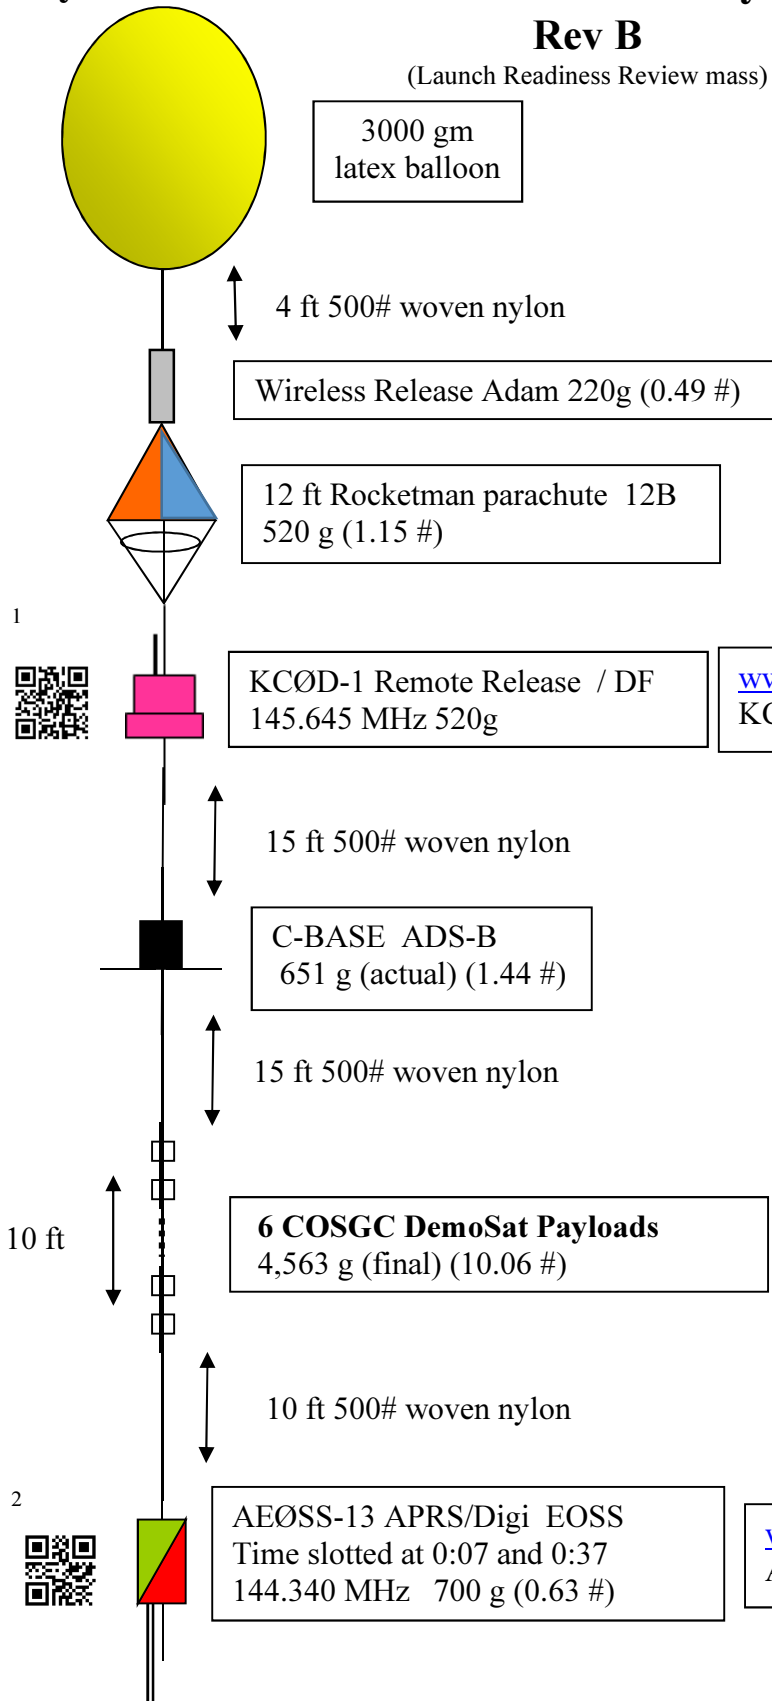

Payload Plan

EOSS-296 Heavy

0730 MST, 09 Nov 2019

Rev B

Eaton, CO

(Launch Readiness Review mass)

Item	Weight pounds	Weight kg
Student Payloads	10.06	4.563
EOSS Payloads	4.60	2.086
Parachute	1.15	0.520
Neck load	15.80	7.169
Balloon	6.61	3.000
Gross Weight	22.42	10.169
Gross Lift Factor	1.15	1.15
Neck Lift	19.17	8.693
H2 fill; scf (approx)	348	
Burst Altitude; kft km	109.2	33.3