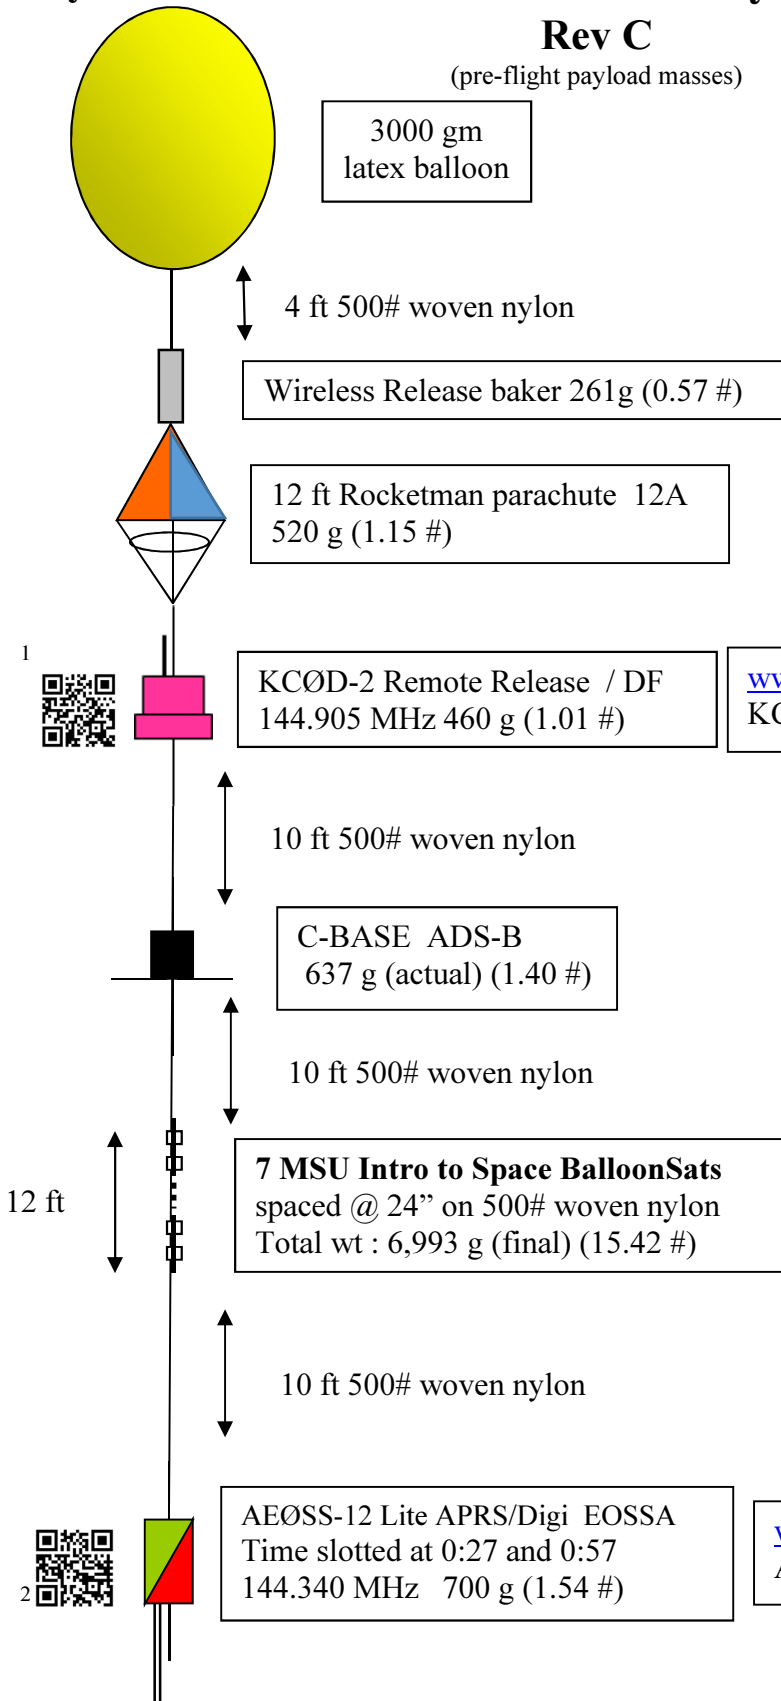

Payload Plan

EOSS-294 Heavy

0730 MDT, 02 Nov 2019

Rev C

Wiggins, CO

(pre-flight payload masses)

Item	Weight pounds	Weight kg
Student Payloads	15.42	6.993
EOSS Payloads	4.54	2.0576
Parachute	1.15	0.520
Neck load	21.10	9.5706
Balloon	6.61	3.000
Gross Weight	27.71	12.5706
Gross Lift Factor	1.15	1.15
Neck Lift	25.26	11.454
H2 fill; scf (approx)	431	
Burst Altitude; kft km	104.8	31.9

www.wxqa.com/sss/balon1.cgi
KCØD-2 / EOSS-294

www.wxqa.com/sss/balon1.cgi
AEØSS-12 / EOSS-294

¹ www.aprs.fi/kc0d-2 (that is a zero)
² www.aprs.fi/ae0ss-12 (that is a zero)