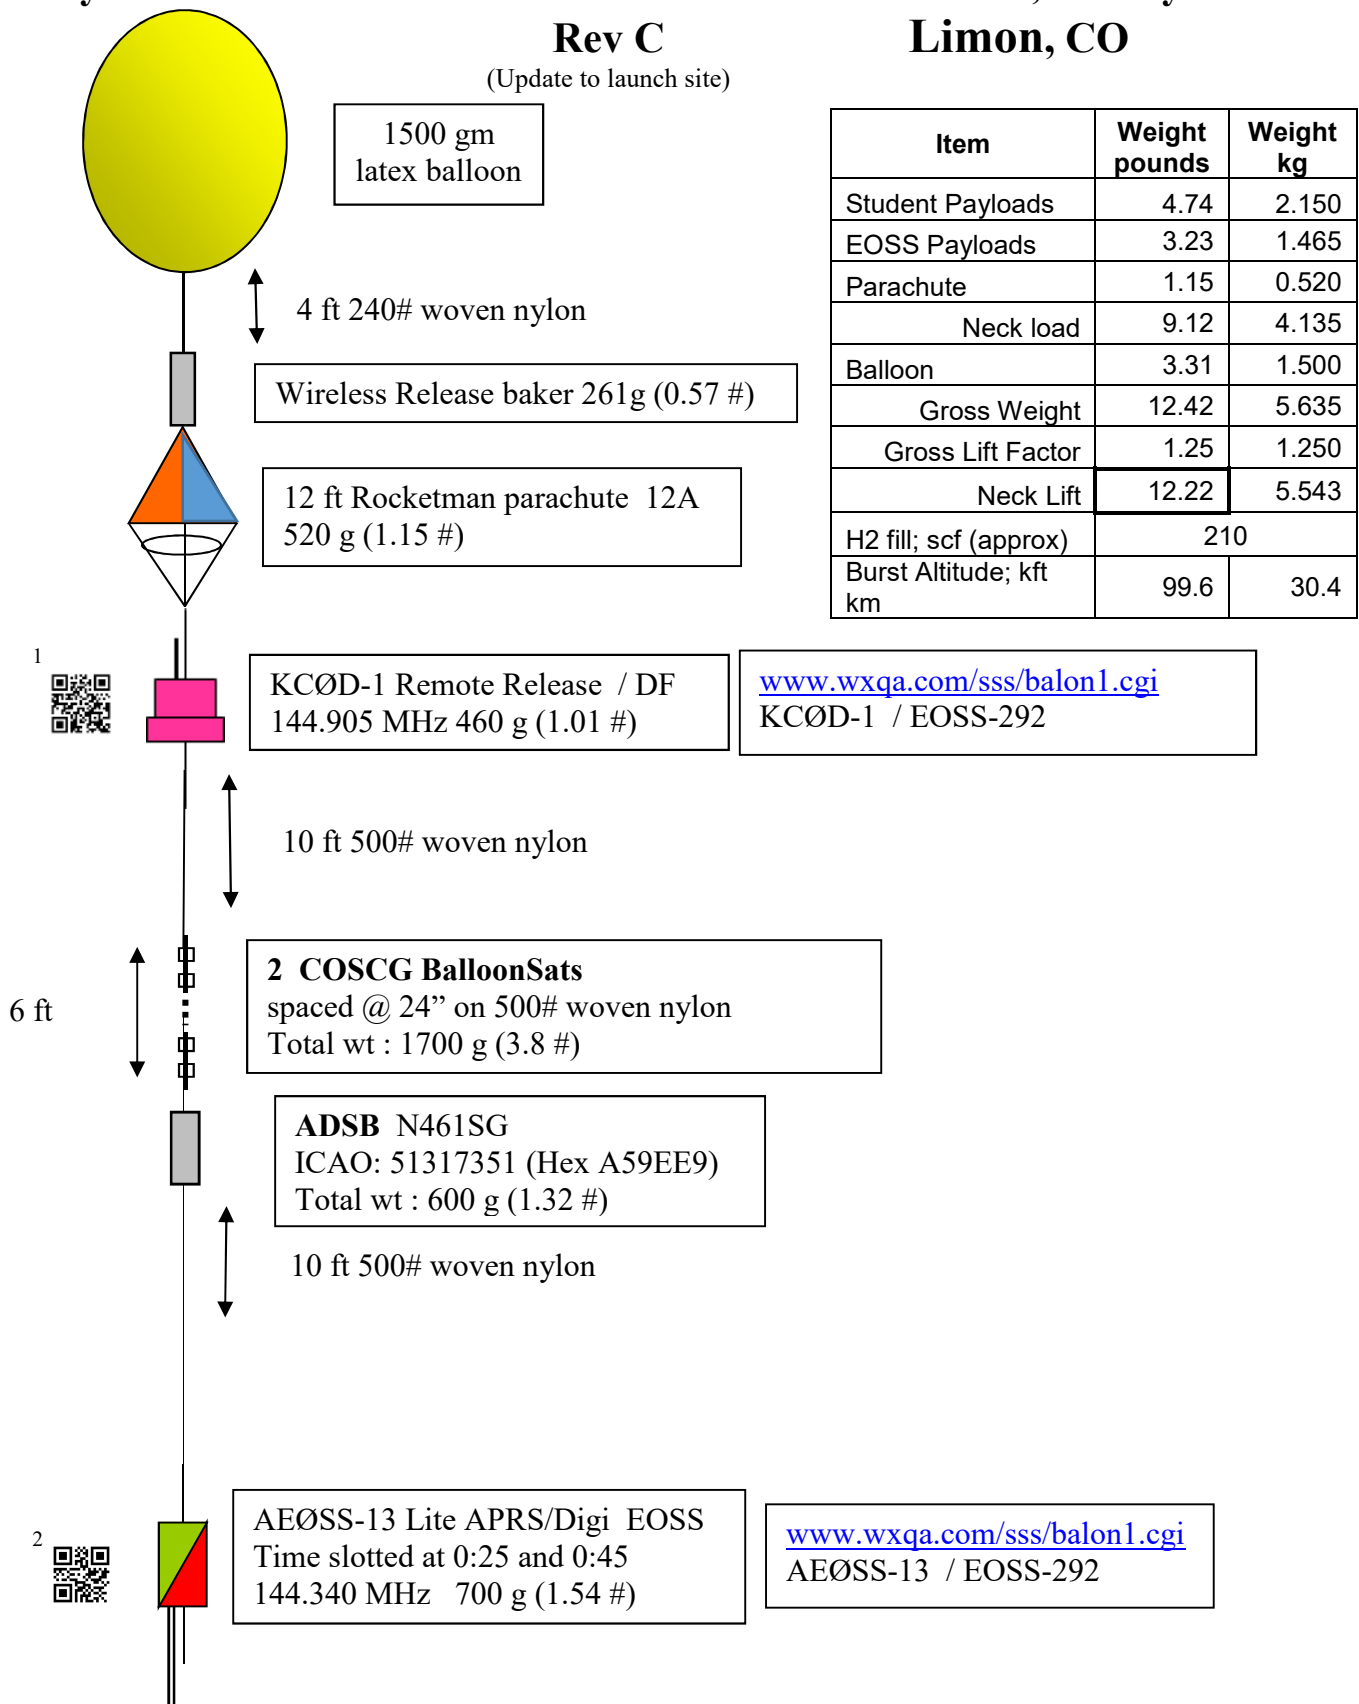

Payload Plan

EOSS-292 Lite

Rev C

(Update to launch site)

0645 MDT, 27 July 2019

Limon, CO

Item	Weight pounds	Weight kg
Student Payloads	4.74	2.150
EOSS Payloads	3.23	1.465
Parachute	1.15	0.520
Neck load	9.12	4.135
Balloon	3.31	1.500
Gross Weight	12.42	5.635
Gross Lift Factor	1.25	1.250
Neck Lift	12.22	5.543
H2 fill; scf (approx)	210	
Burst Altitude; kft km	99.6	30.4

www.wxqa.com/sss/balon1.cgi
KCØD-1 / EOSS-292

www.wxqa.com/sss/balon1.cgi
AEØSS-13 / EOSS-292

¹ www.aprs.fi/kc0d-1 (that is a zero)

² www.aprs.fi/ae0ss-12 (that is a zero)