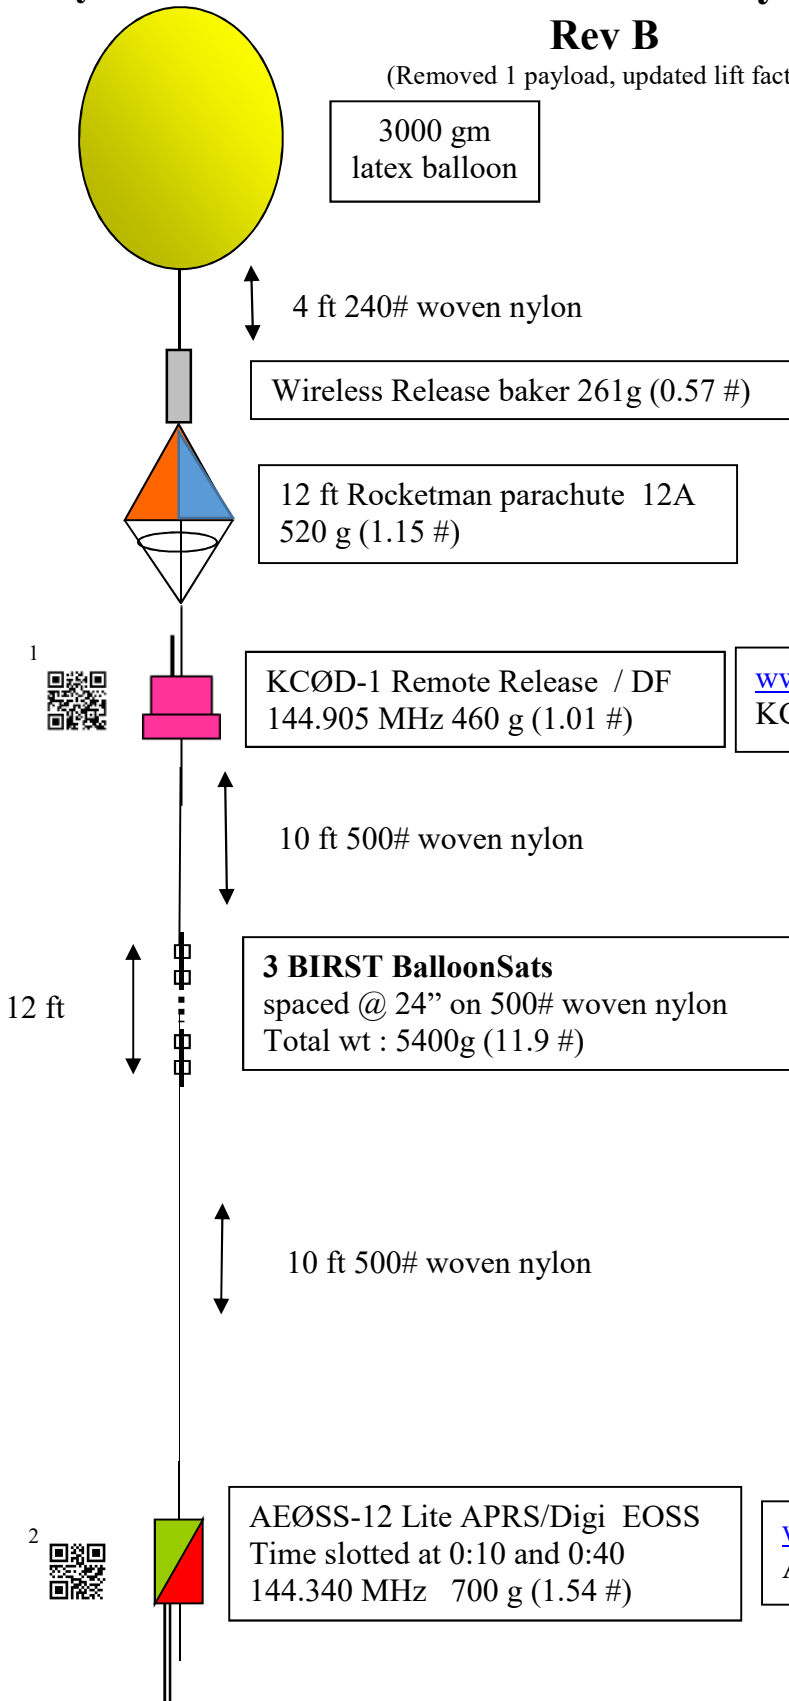

Payload Plan

EOSS-291 Heavy 0645 MDT, 13 July 2019 Rev B Genoa, CO

(Removed 1 payload, updated lift factor)

| Item | Weight pounds | Weight kg |
|------------------------|---------------|-----------|
| Student Payloads | 11.90 | 5.400 |
| EOSS Payloads | 3.71 | 1.685 |
| Parachute | 1.15 | 0.520 |
| Neck load | 16.77 | 7.605 |
| Balloon | 6.61 | 3.000 |
| Gross Weight | 23.38 | 10.605 |
| Gross Lift Factor | 1.17 | 1.170 |
| Neck Lift | 20.74 | 9.406 |
| H2 fill; scf (approx) | 370 | |
| Burst Altitude; kft km | 107.9 | 32.9 |

www.wxqa.com/sss/balon1.cgi
KCØD-1 / EOSS-291

www.wxqa.com/sss/balon1.cgi
AEØSS-12 / EOSS-291

¹ www.aprs.fi/kc0d-1 (that is a zero)
² www.aprs.fi/ae0ss-12 (that is a zero)