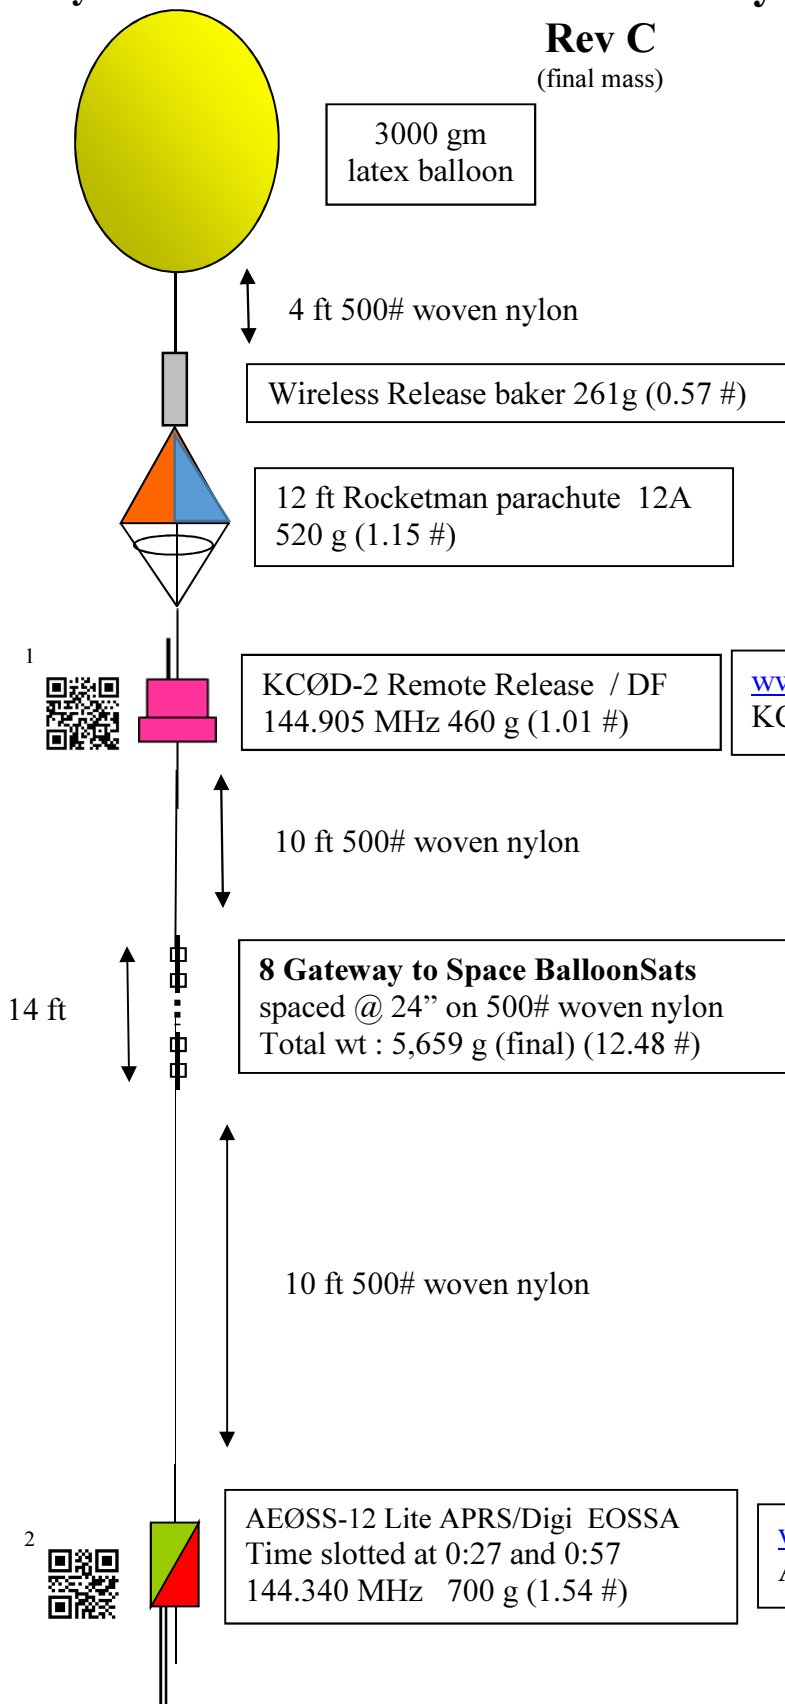

Payload Plan

EOSS-287 Heavy 0630 MDT, 14 April 2019

Rev C
(final mass)

Wiggins, CO

Item	Weight pounds	Weight kg
Student Payloads	12.48	5.659
EOSS Payloads	2.56	1.16
Parachute	1.72	0.781
Neck load	16.76	7.6
Balloon	6.61	3.000
Gross Weight	23.37	10.6
Gross Lift Factor	1.15	1.15
Neck Lift	20.26	9.188
H2 fill; scf (approx)	363	
Burst Altitude; kft km	108.3	33.0

www.wxqa.com/sss/balon1.cgi
KCØD-2 / EOSS-287

www.wxqa.com/sss/balon1.cgi
AEØSS-12 / EOSS-287

¹ www.aprs.fi/kc0d-2 (that is a zero)
² www.aprs.fi/ae0ss-13 (that is a zero)