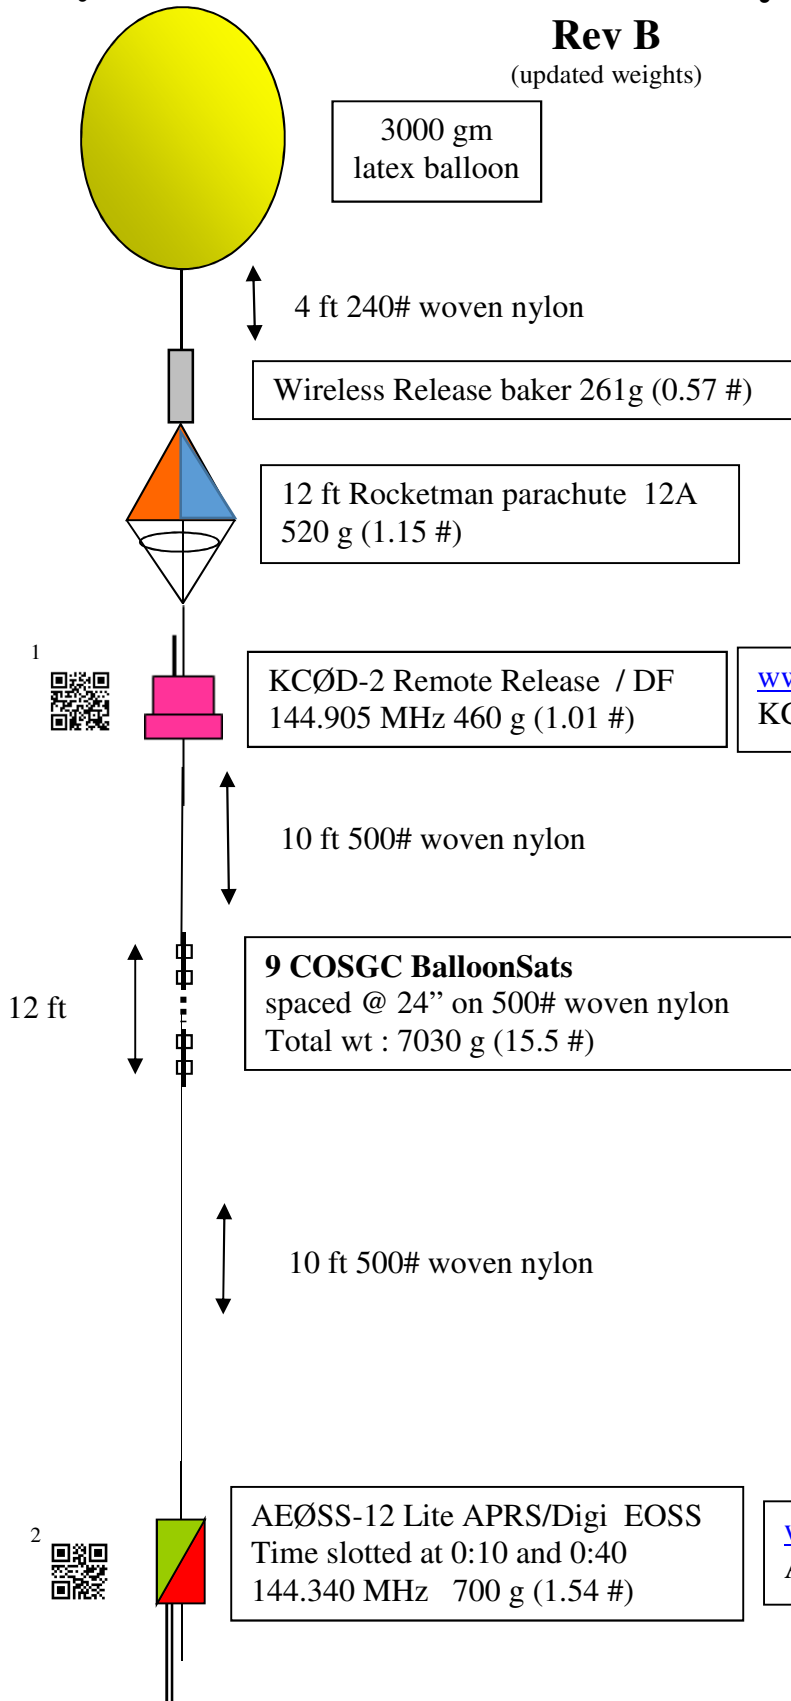

# Payload Plan

# EOSS-285 Heavy

0650 MDT, 6 April 2019

## Rev B

Eaton, CO

(updated weights)

Item	Weight pounds	Weight kg
Student Payloads	15.50	7.030
EOSS Payloads	3.13	1.4206
Parachute	1.15	0.520
Neck load	19.78	8.9706
Balloon	6.61	3.000
Gross Weight	26.39	11.9706
Gross Lift Factor	1.15	1.15
Neck Lift	23.74	10.764
H2 fill; scf (approx)	410	
Burst Altitude; kft km	105.8	32.2