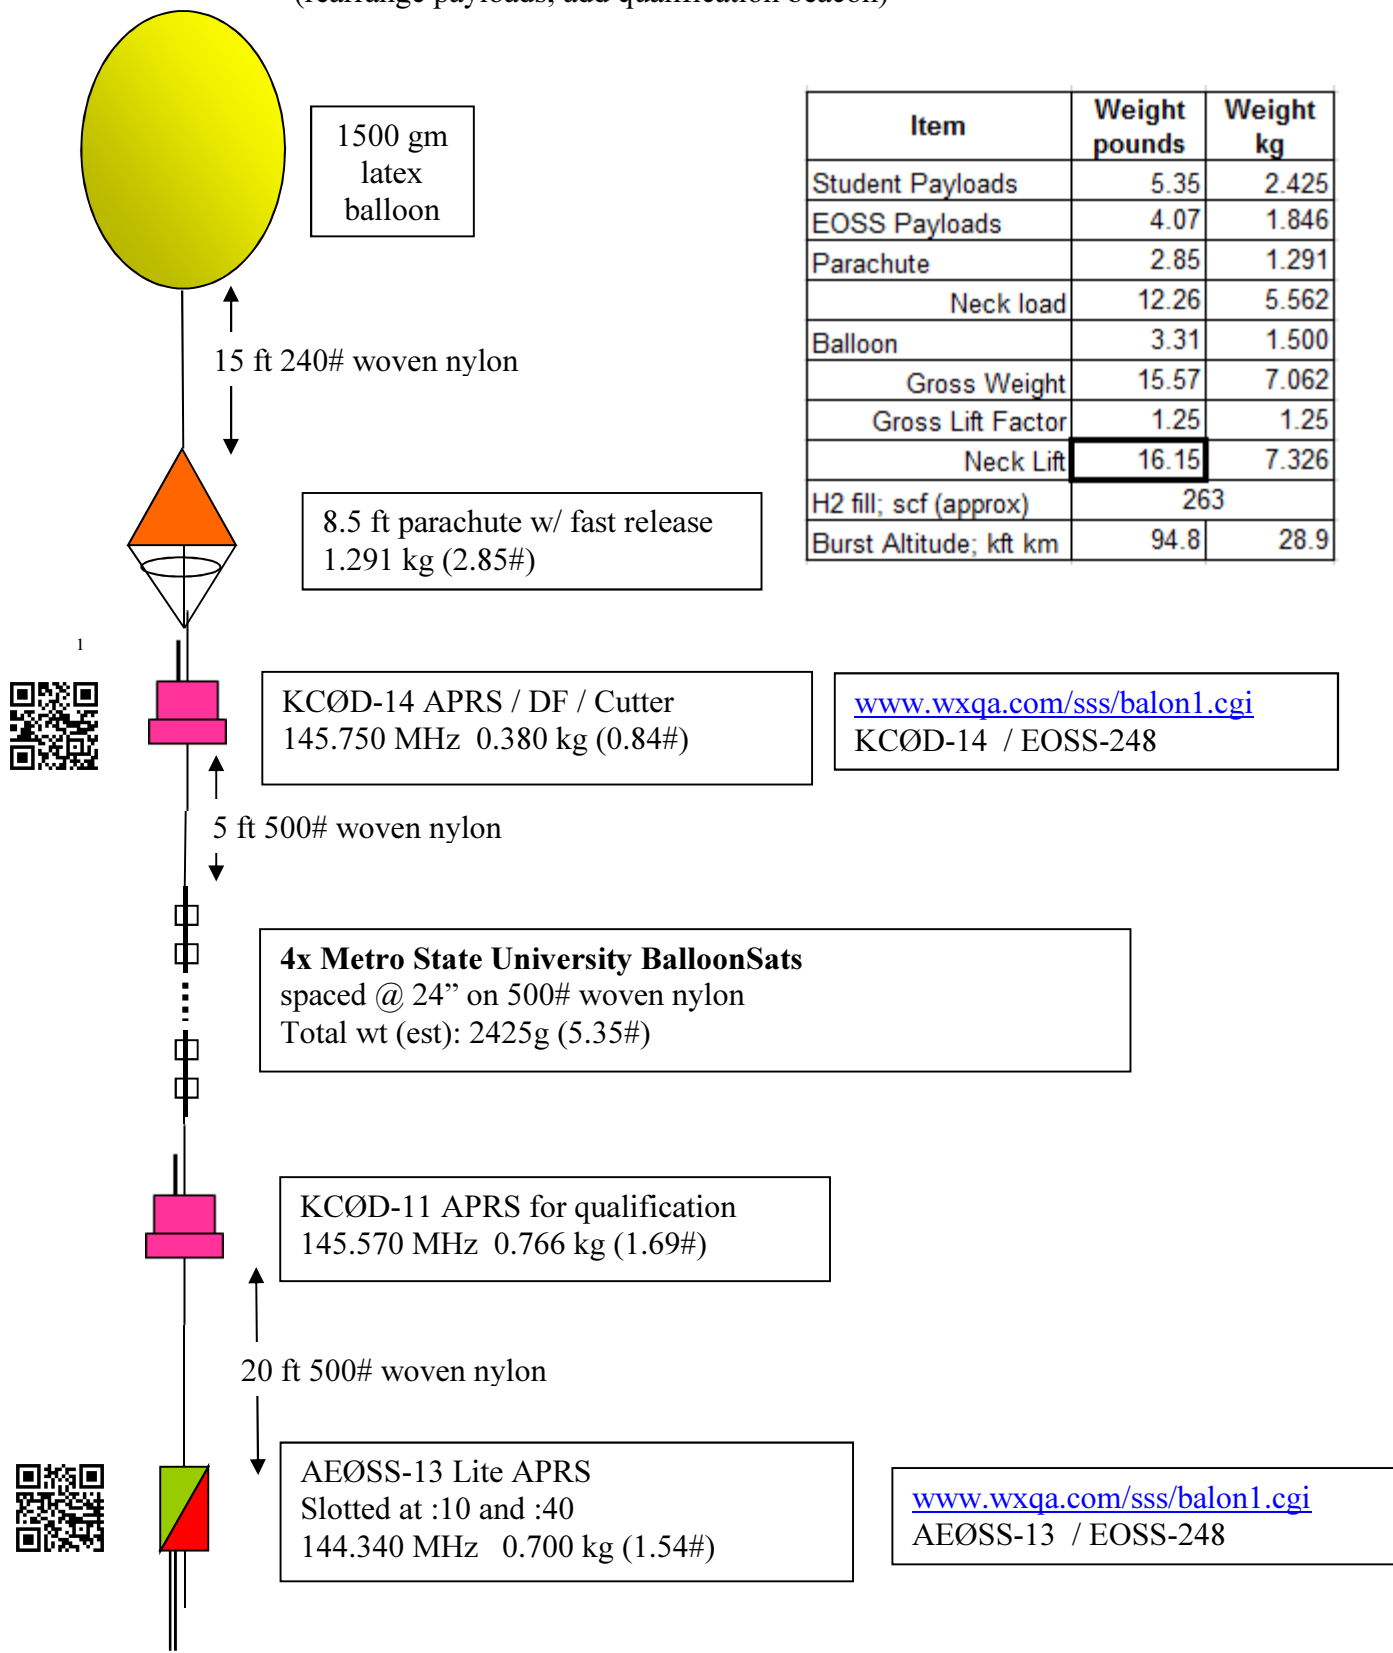

Payload Plan **EOSS-248 Lite (clear skies) 0820 MDT, 22 Apr 2017**

Rev B Windsor, CO

(rearrange payloads, add qualification beacon)

Item	Weight pounds	Weight kg
Student Payloads	5.35	2.425
EOSS Payloads	4.07	1.846
Parachute	2.85	1.291
Neck load	12.26	5.562
Balloon	3.31	1.500
Gross Weight	15.57	7.062
Gross Lift Factor	1.25	1.25
Neck Lift	16.15	7.326
H2 fill; scf (approx)	263	
Burst Altitude; kft km	94.8	28.9

KCØD-14 APRS / DF / Cutter
145.750 MHz 0.380 kg (0.84#)

www.wxqa.com/sss/balon1.cgi
KCØD-14 / EOSS-248

4x Metro State University BalloonSats
spaced @ 24" on 500# woven nylon
Total wt (est): 2425g (5.35#)

KCØD-11 APRS for qualification
145.570 MHz 0.766 kg (1.69#)

AEØSS-13 Lite APRS
Slotted at :10 and :40
144.340 MHz 0.700 kg (1.54#)

www.wxqa.com/sss/balon1.cgi
AEØSS-13 / EOSS-248

¹ QR code to beacon tracking webpage. If the balloon is not shown, type beacon call sign into the search window