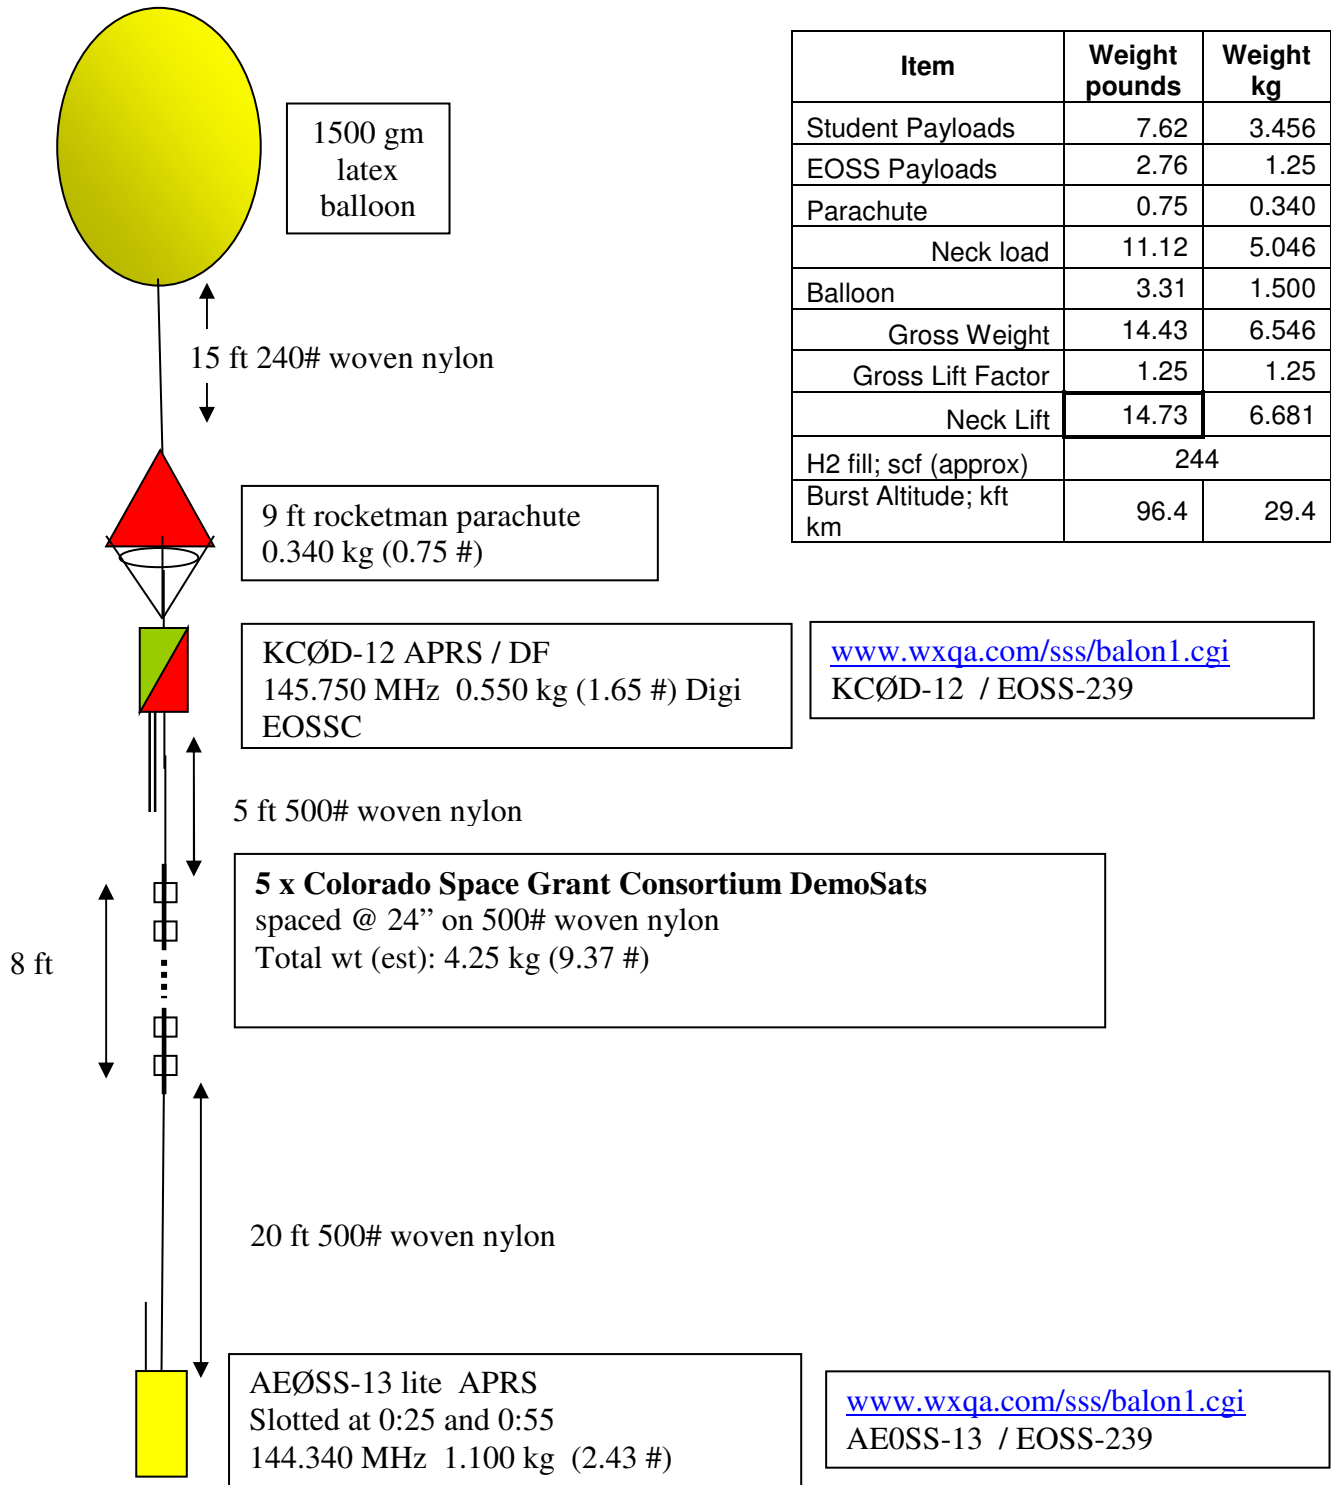

Payload Plan

EOSS-246 lite

1110 MDT, 8 APR 2017

Rev B

Eaton, CO

Item	Weight pounds	Weight kg
Student Payloads	7.62	3.456
EOSS Payloads	2.76	1.25
Parachute	0.75	0.340
Neck load	11.12	5.046
Balloon	3.31	1.500
Gross Weight	14.43	6.546
Gross Lift Factor	1.25	1.25
Neck Lift	14.73	6.681
H2 fill; scf (approx)	244	
Burst Altitude; kft km	96.4	29.4