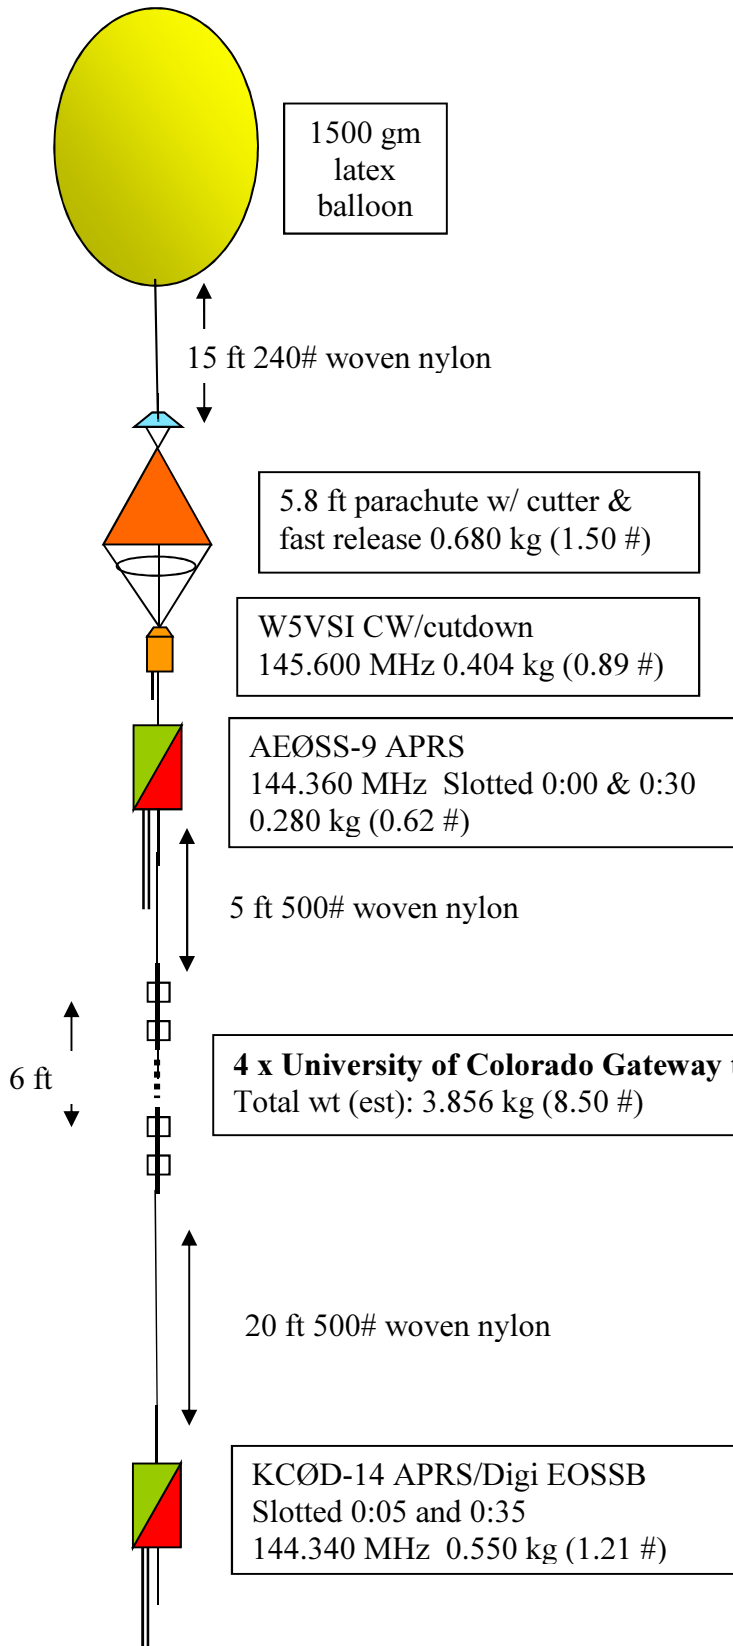

Payload Plan

**EOSS-237 lite
Rev A**

**1030 MDT, 12 Nov 2016
Limon, CO**

Item	Weight pounds	Weight kg
Student Payloads	8.50	3.856
EOSS Payloads	2.72	1.234
Parachute	1.50	0.680
Neck load	12.72	5.77
Balloon	3.31	1.500
Gross Weight	16.03	7.27
Gross Lift Factor	1.25	1.25
Neck Lift	16.73	7.586
H2 fill; scf (approx)	271	
Burst Altitude; kft km	94.2	28.7

www.wxqa.com/sss/balon1.cgi
AEØSS-9 / EOSS-237

www.wxqa.com/sss/balon1.cgi
KCØD-14 / EOSS-237