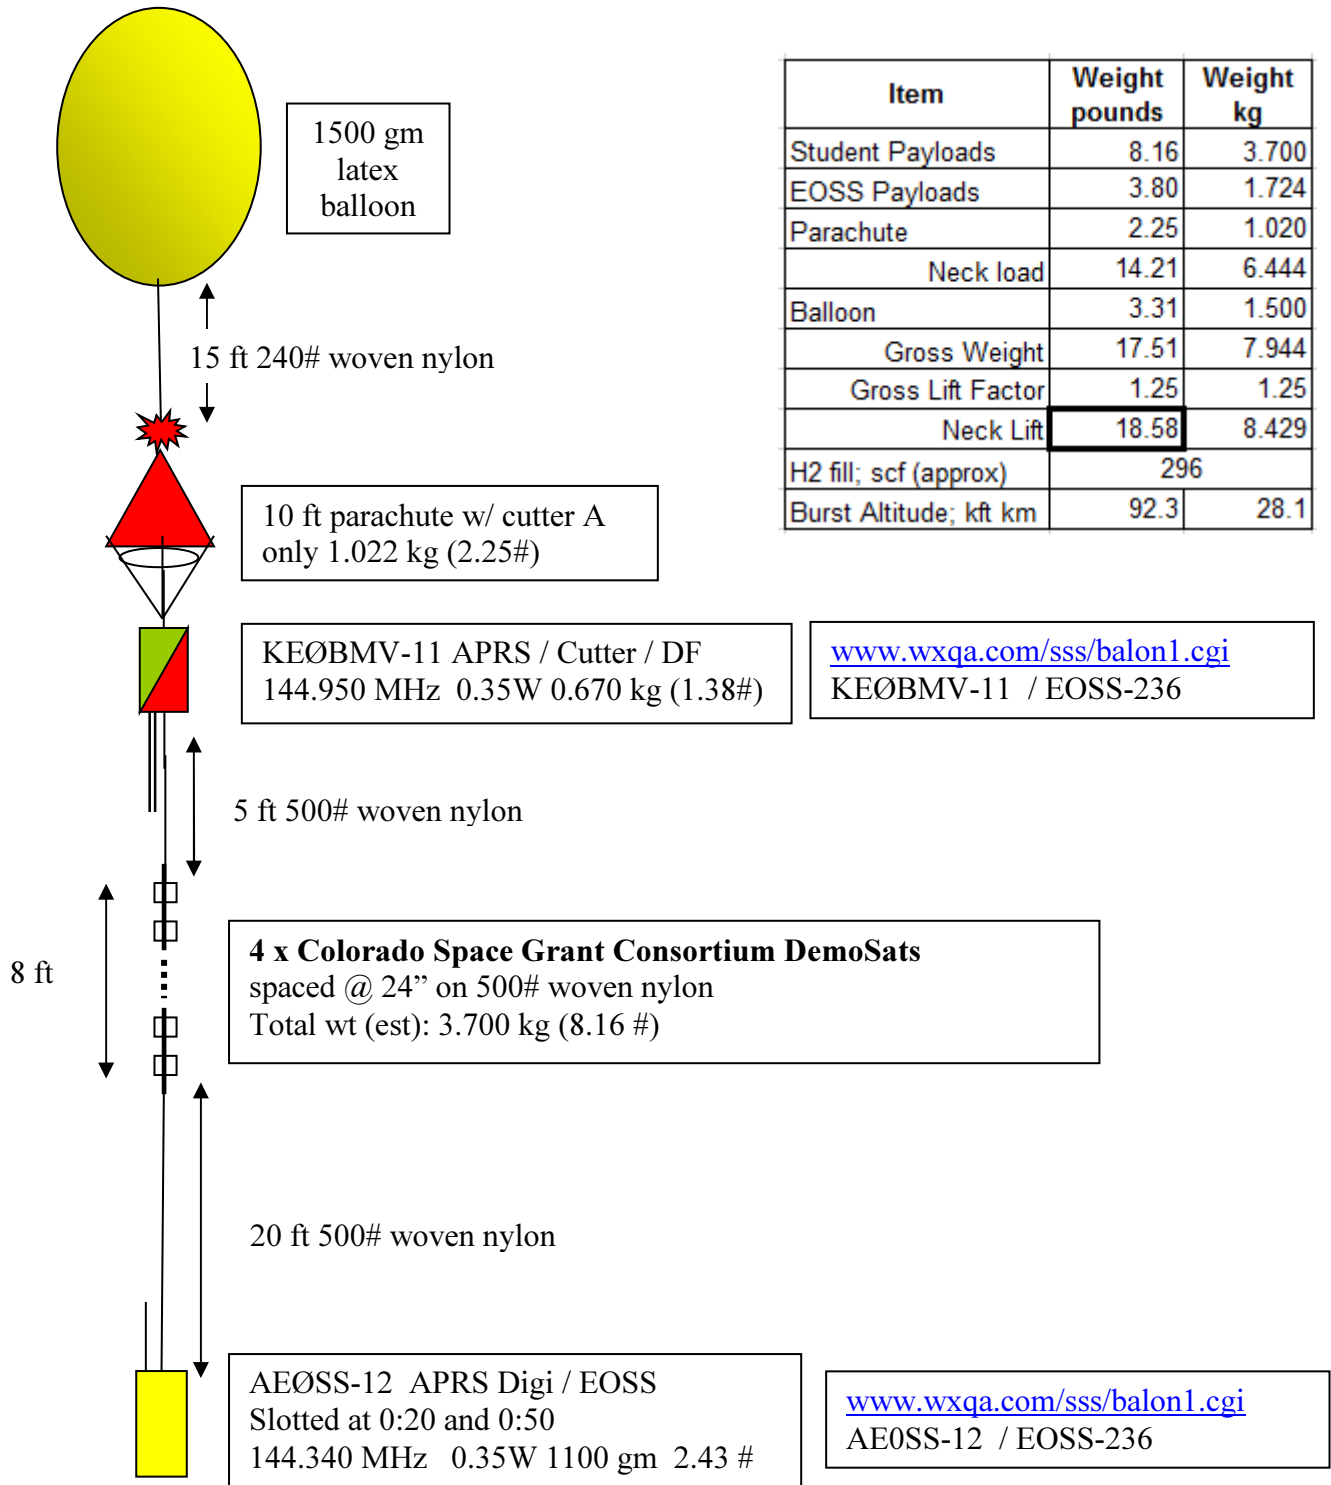

**Payload Plan**

**EOSS-236 lite  
Rev A**

**0740 MDT, 12 Nov 2016  
Limon, CO**

Item	Weight pounds	Weight kg
Student Payloads	8.16	3.700
EOSS Payloads	3.80	1.724
Parachute	2.25	1.020
Neck load	14.21	6.444
Balloon	3.31	1.500
Gross Weight	17.51	7.944
Gross Lift Factor	1.25	1.25
Neck Lift	18.58	8.429
H2 fill; scf (approx)	296	
Burst Altitude; kft km	92.3	28.1