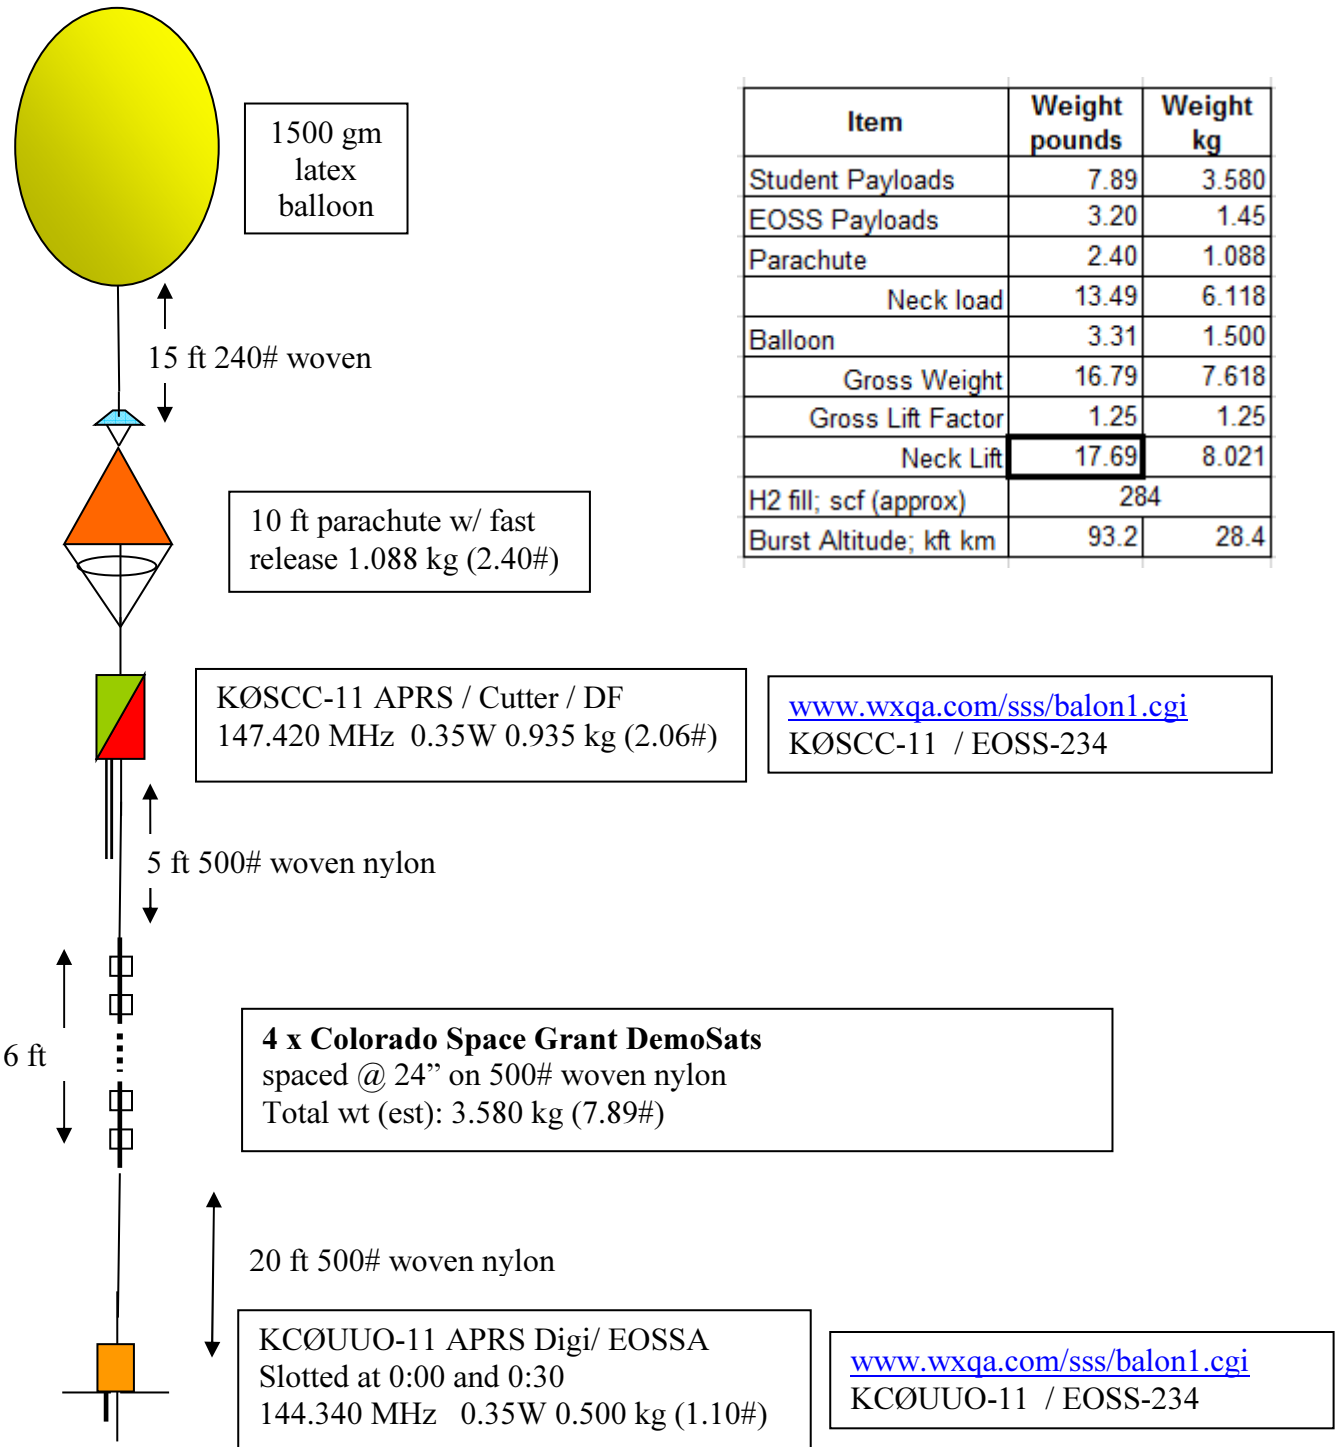

Payload Plan

EOSS-234 lite Rev A

0700 MST, 12 Nov 2016
Limon, CO

Item	Weight pounds	Weight kg
Student Payloads	7.89	3.580
EOSS Payloads	3.20	1.45
Parachute	2.40	1.088
Neck load	13.49	6.118
Balloon	3.31	1.500
Gross Weight	16.79	7.618
Gross Lift Factor	1.25	1.25
Neck Lift	17.69	8.021
H2 fill; scf (approx)	284	
Burst Altitude; kft km	93.2	28.4