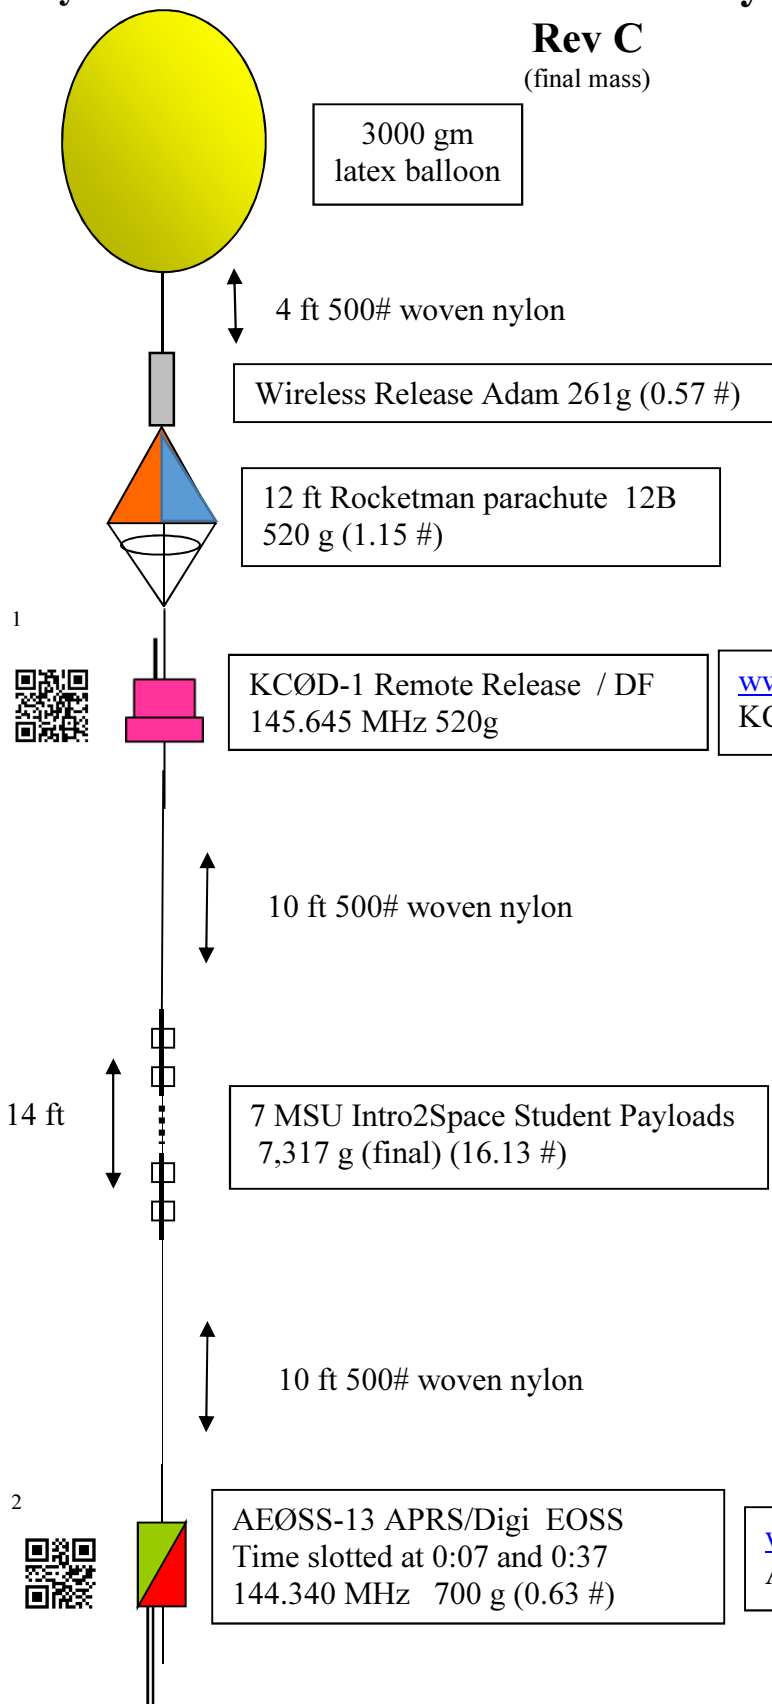

Payload Plan

EOSS-288 Heavy 0650 MDT, 14 April 2019

Rev C
(final mass)

Wiggins, CO

Item	Weight pounds	Weight kg
Student Payloads	16.13	7.317
EOSS Payloads	2.68	1.215
Parachute	1.62	0.736
Neck load	20.43	9.268
Balloon	6.61	3.000
Gross Weight	27.05	12.268
Gross Lift Factor	1.15	1.15
Neck Lift	24.49	11.106
H2 fill; scf (approx)	420	
Burst Altitude; kft km	105.3	32.1

www.wxqa.com/sss/balon1.cgi
KCØD-1 / EOSS-288

www.wxqa.com/sss/balon1.cgi
AEØSS-13 / EOSS-288

¹ www.aprs.fi/kc0d-1 (that is a zero)
² www.aprs.fi/ae0ss-13 (that is a zero)