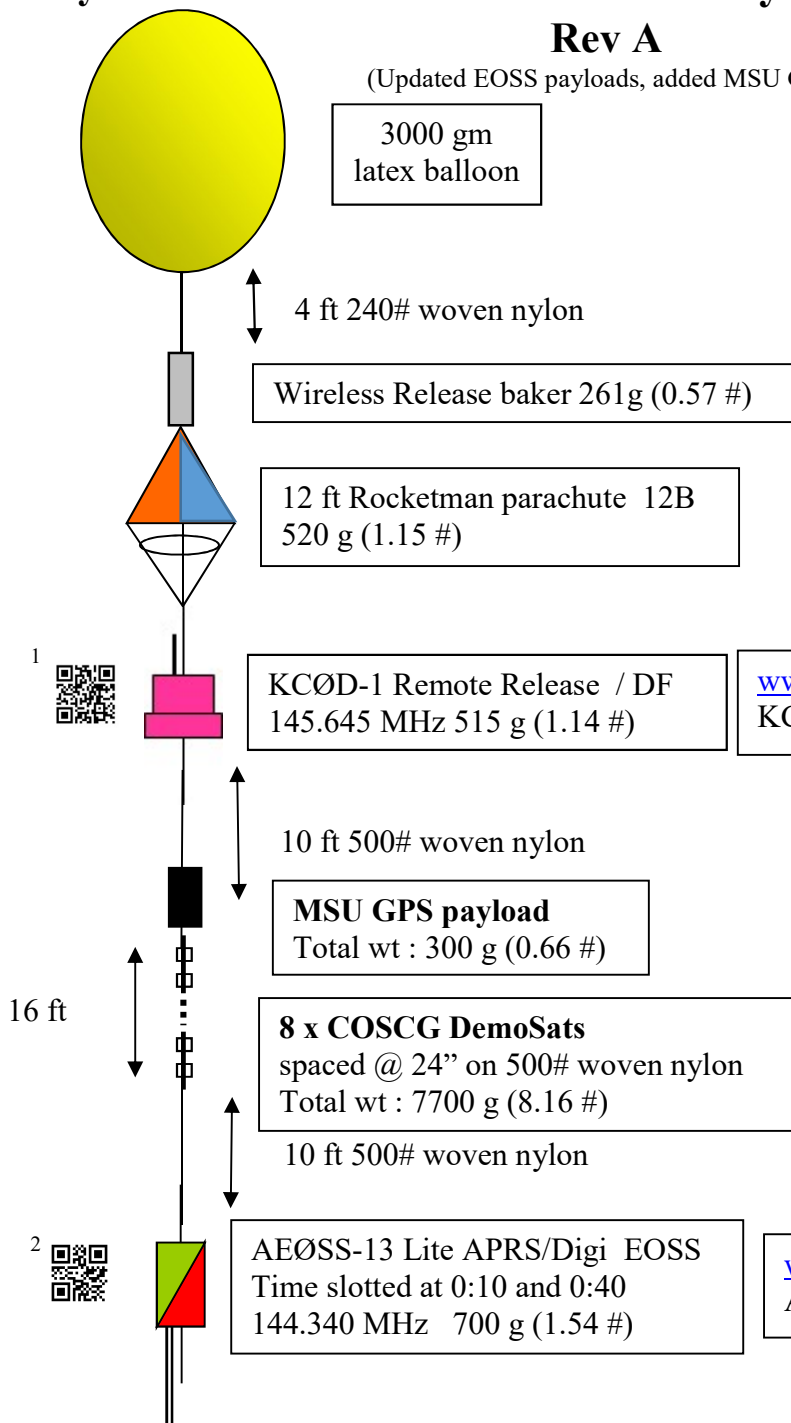

# Payload Plan

**EOSS-282 Heavy 0700 MST, 10 NOV 2018**

**Rev A**

**Eaton, CO**

(Updated EOSS payloads, added MSU GPS)

Item	Weight pounds	Weight kg
Student Payloads	17.64	8.000
EOSS Payloads	2.68	1.215
Parachute	1.15	0.520
Neck load	22.04	9.9956
Balloon	6.61	3.000
Gross Weight	28.65	12.9956
Gross Lift Factor	1.18	1.18
Neck Lift	27.19	12.333
H2 fill; scf (approx)	457	
Burst Altitude; kft km	103.5	31.5

[www.wxqa.com/sss/balon1.cgi](http://www.wxqa.com/sss/balon1.cgi)  
KCØD-1 / EOSS-282

[www.wxqa.com/sss/balon1.cgi](http://www.wxqa.com/sss/balon1.cgi)  
AEØSS-13 / EOSS-282

<sup>1</sup> [www.aprs.fi/kc0d-1](http://www.aprs.fi/kc0d-1) (that is a zero)

<sup>2</sup> [www.aprs.fi/ae0ss-13](http://www.aprs.fi/ae0ss-13) (that is a zero)