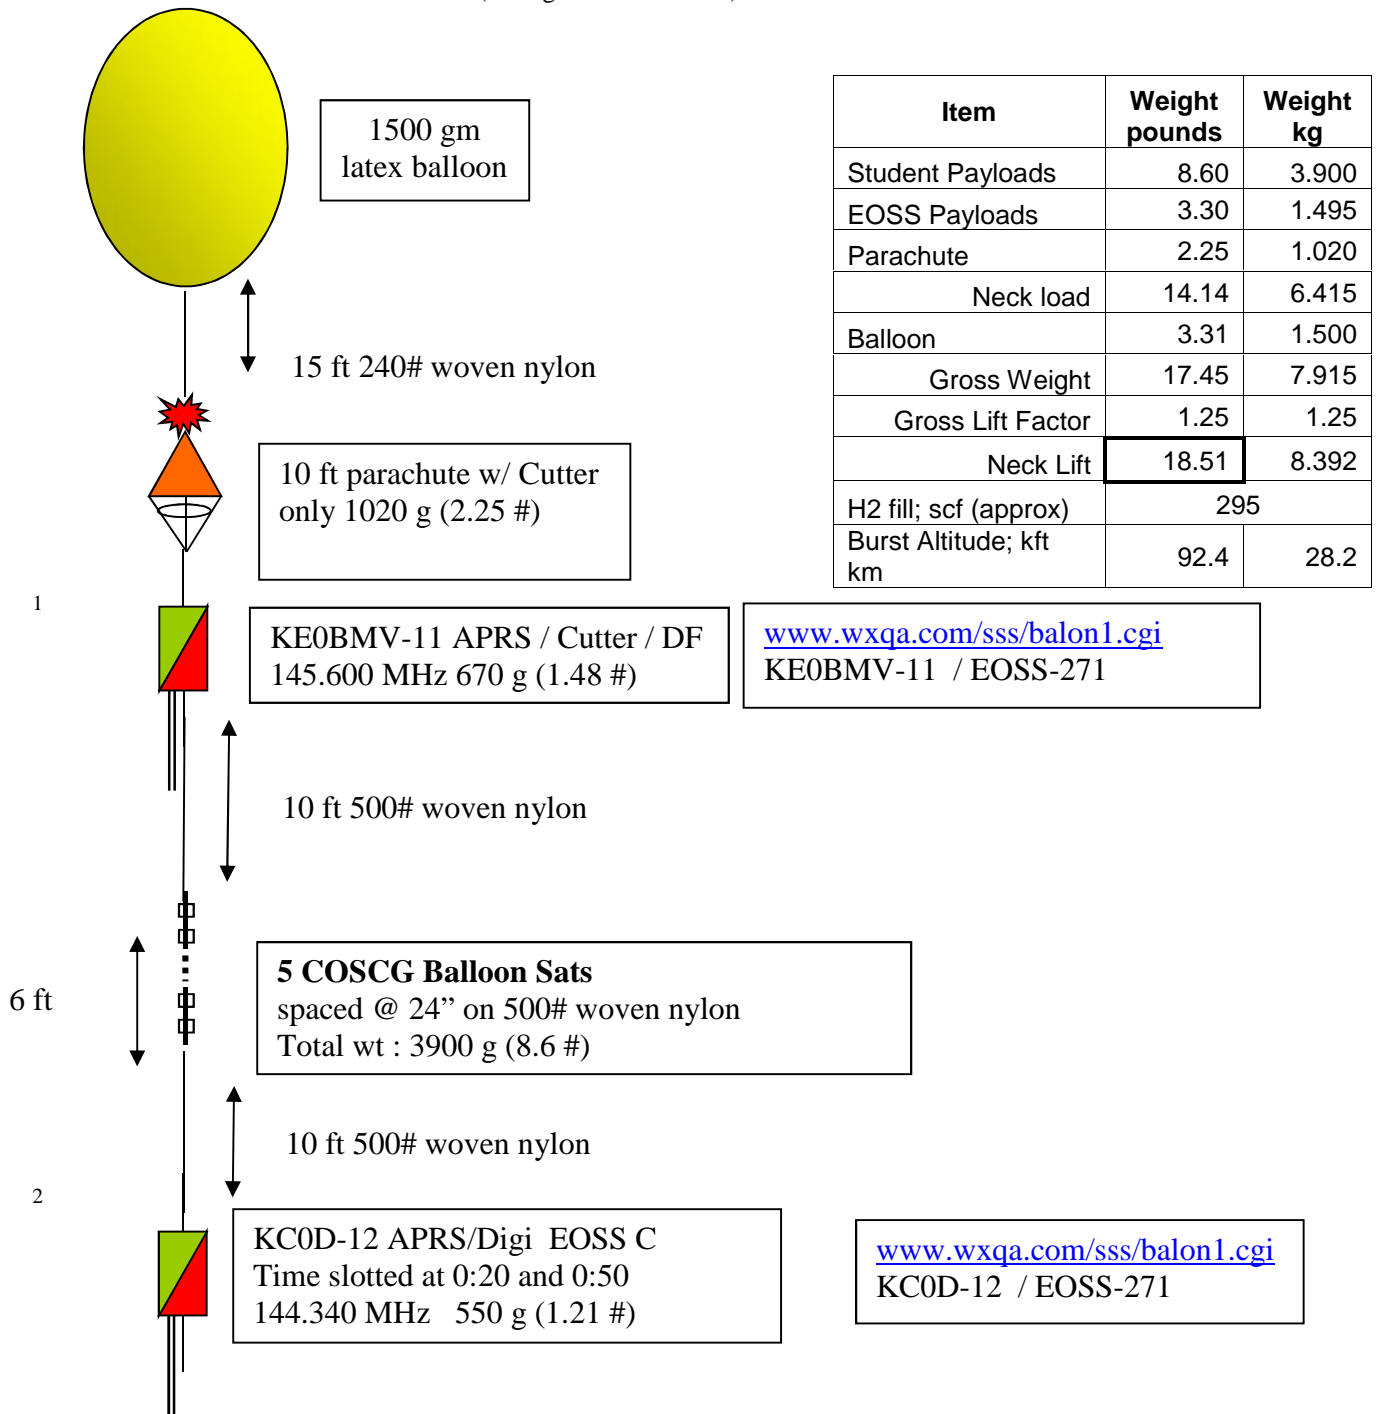

Payload Plan

EOSS-271 Lite

0810 MDT, 7 APR 2018

Rev A

Eaton, CO

(Changed Launch Time)

Item	Weight pounds	Weight kg
Student Payloads	8.60	3.900
EOSS Payloads	3.30	1.495
Parachute	2.25	1.020
Neck load	14.14	6.415
Balloon	3.31	1.500
Gross Weight	17.45	7.915
Gross Lift Factor	1.25	1.25
Neck Lift	18.51	8.392
H2 fill; scf (approx)	295	
Burst Altitude; kft km	92.4	28.2

KE0BMV-11 APRS / Cutter / DF
145.600 MHz 670 g (1.48 #)

www.wxqa.com/sss/balon1.cgi
KE0BMV-11 / EOSS-271

www.wxqa.com/sss/balon1.cgi
KC0D-12 / EOSS-271