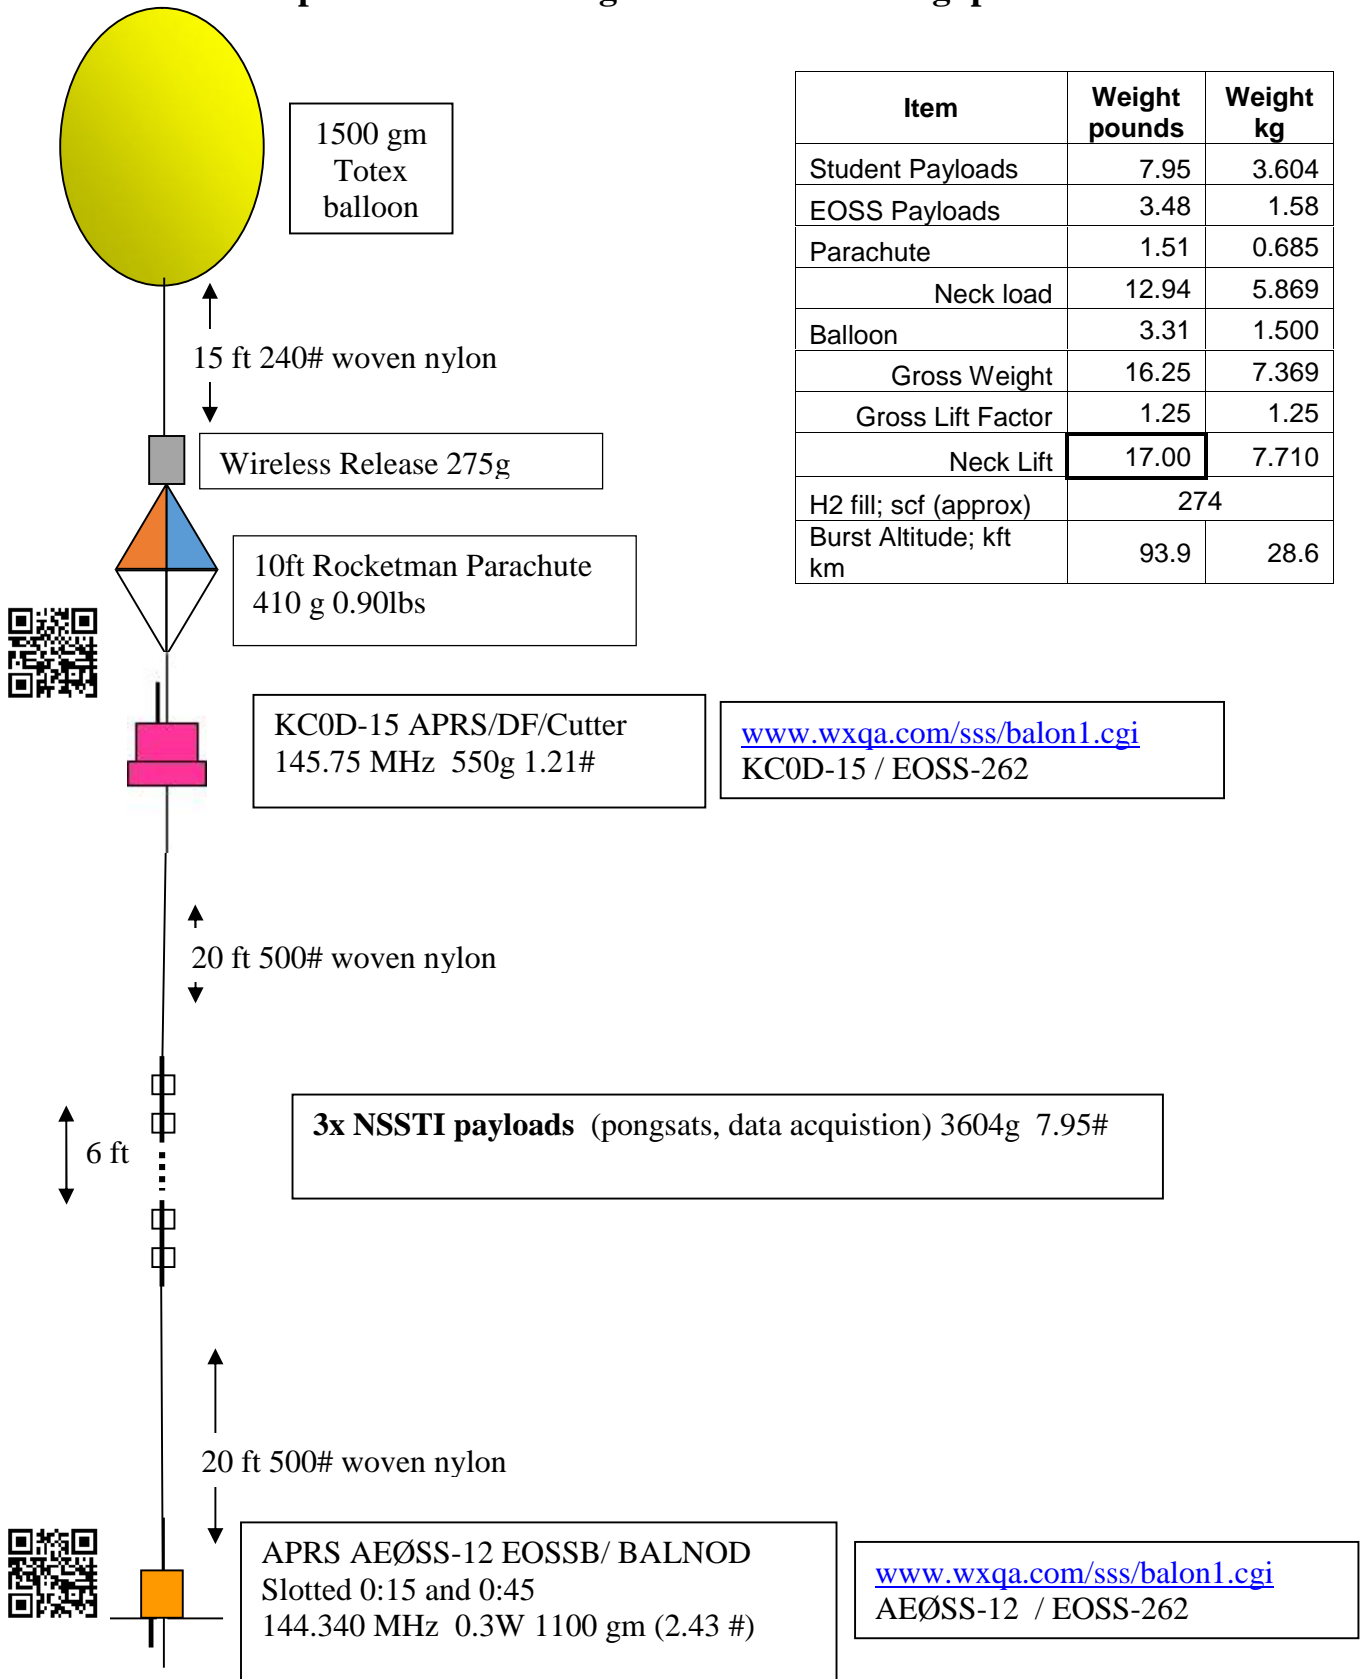

Payload Plan

EOSS-262

0800 MDT, 21 OCT 2017

Rev C

Deer Trail, CO

Updated student weight and AEØSS-12 digi path

Item	Weight pounds	Weight kg
Student Payloads	7.95	3.604
EOSS Payloads	3.48	1.58
Parachute	1.51	0.685
Neck load	12.94	5.869
Balloon	3.31	1.500
Gross Weight	16.25	7.369
Gross Lift Factor	1.25	1.25
Neck Lift	17.00	7.710
H2 fill; scf (approx)	274	
Burst Altitude; kft km	93.9	28.6