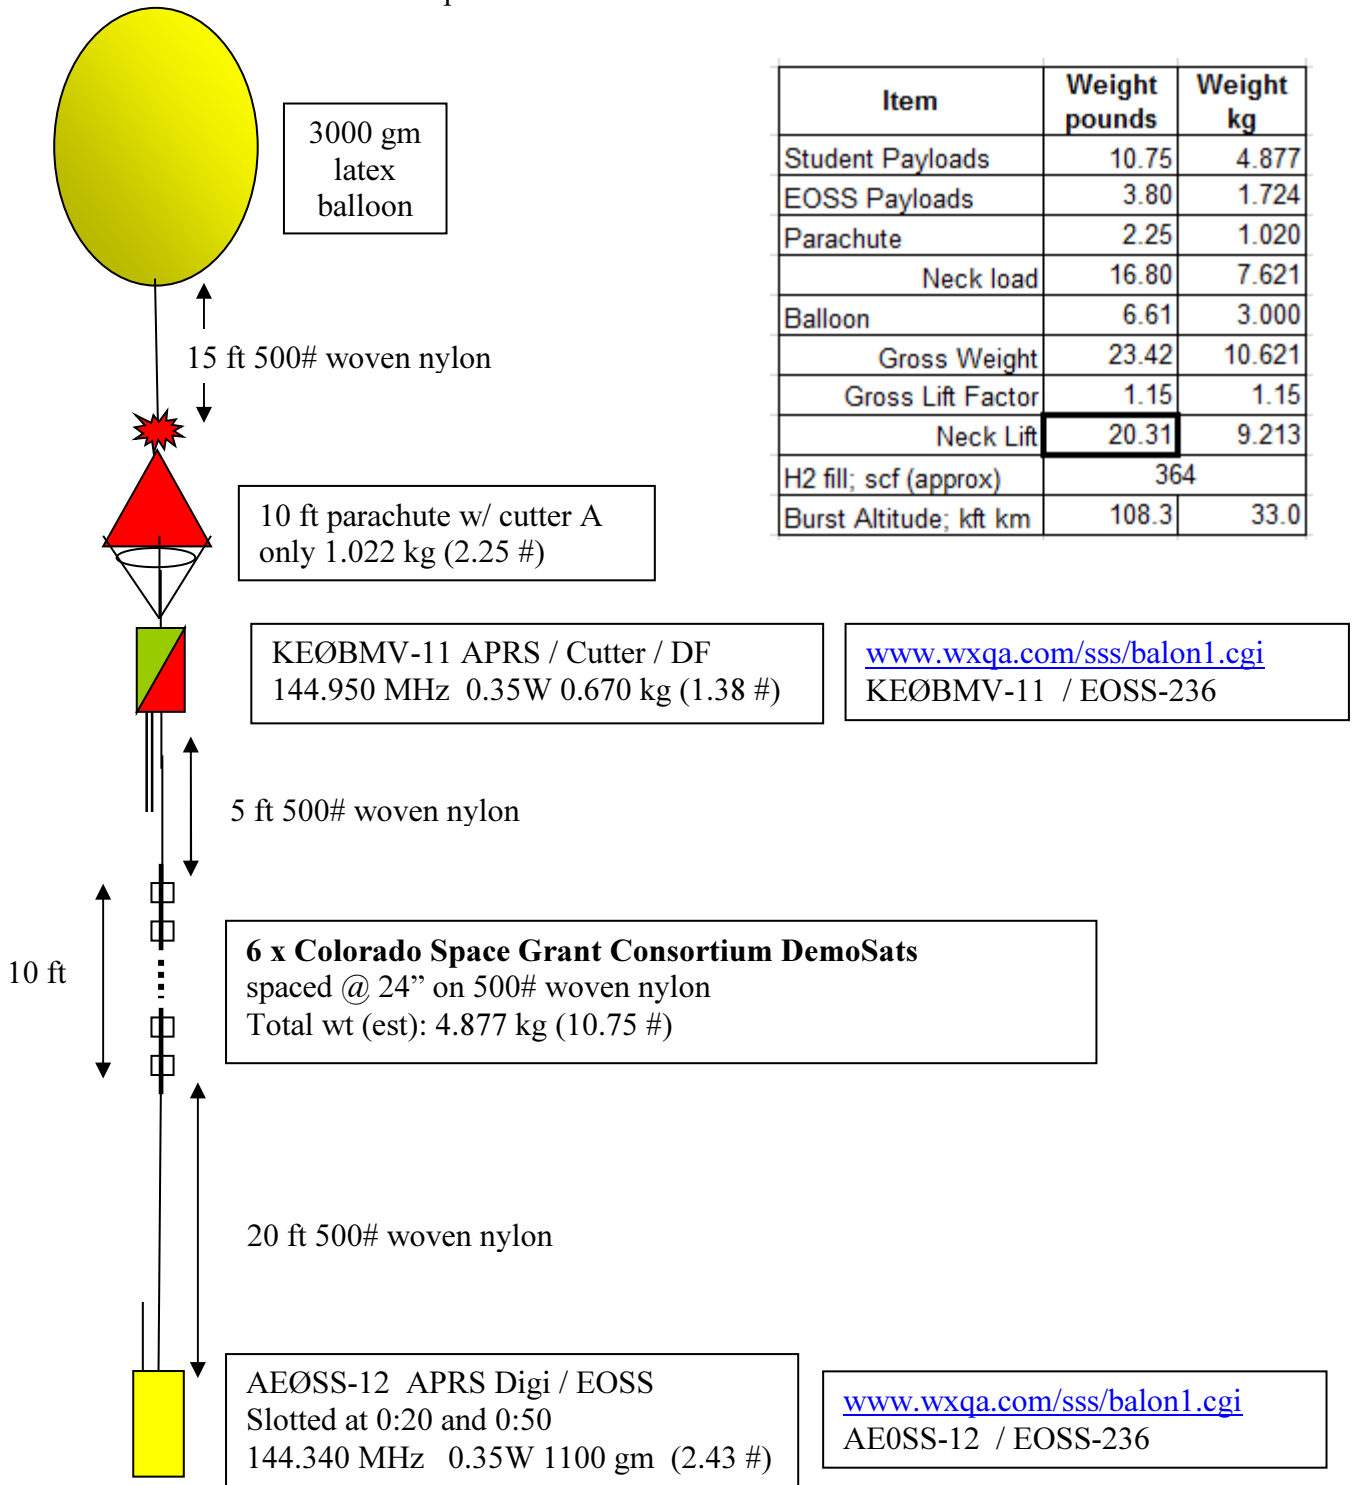

# Payload Plan

# EOSS-236 heavy

0740 MDT, 12 Nov 2016

## Rev C

Limon, CO

updated student mass

Item	Weight pounds	Weight kg
Student Payloads	10.75	4.877
EOSS Payloads	3.80	1.724
Parachute	2.25	1.020
Neck load	16.80	7.621
Balloon	6.61	3.000
Gross Weight	23.42	10.621
Gross Lift Factor	1.15	1.15
Neck Lift	20.31	9.213
H2 fill; scf (approx)	364	
Burst Altitude; kft km	108.3	33.0