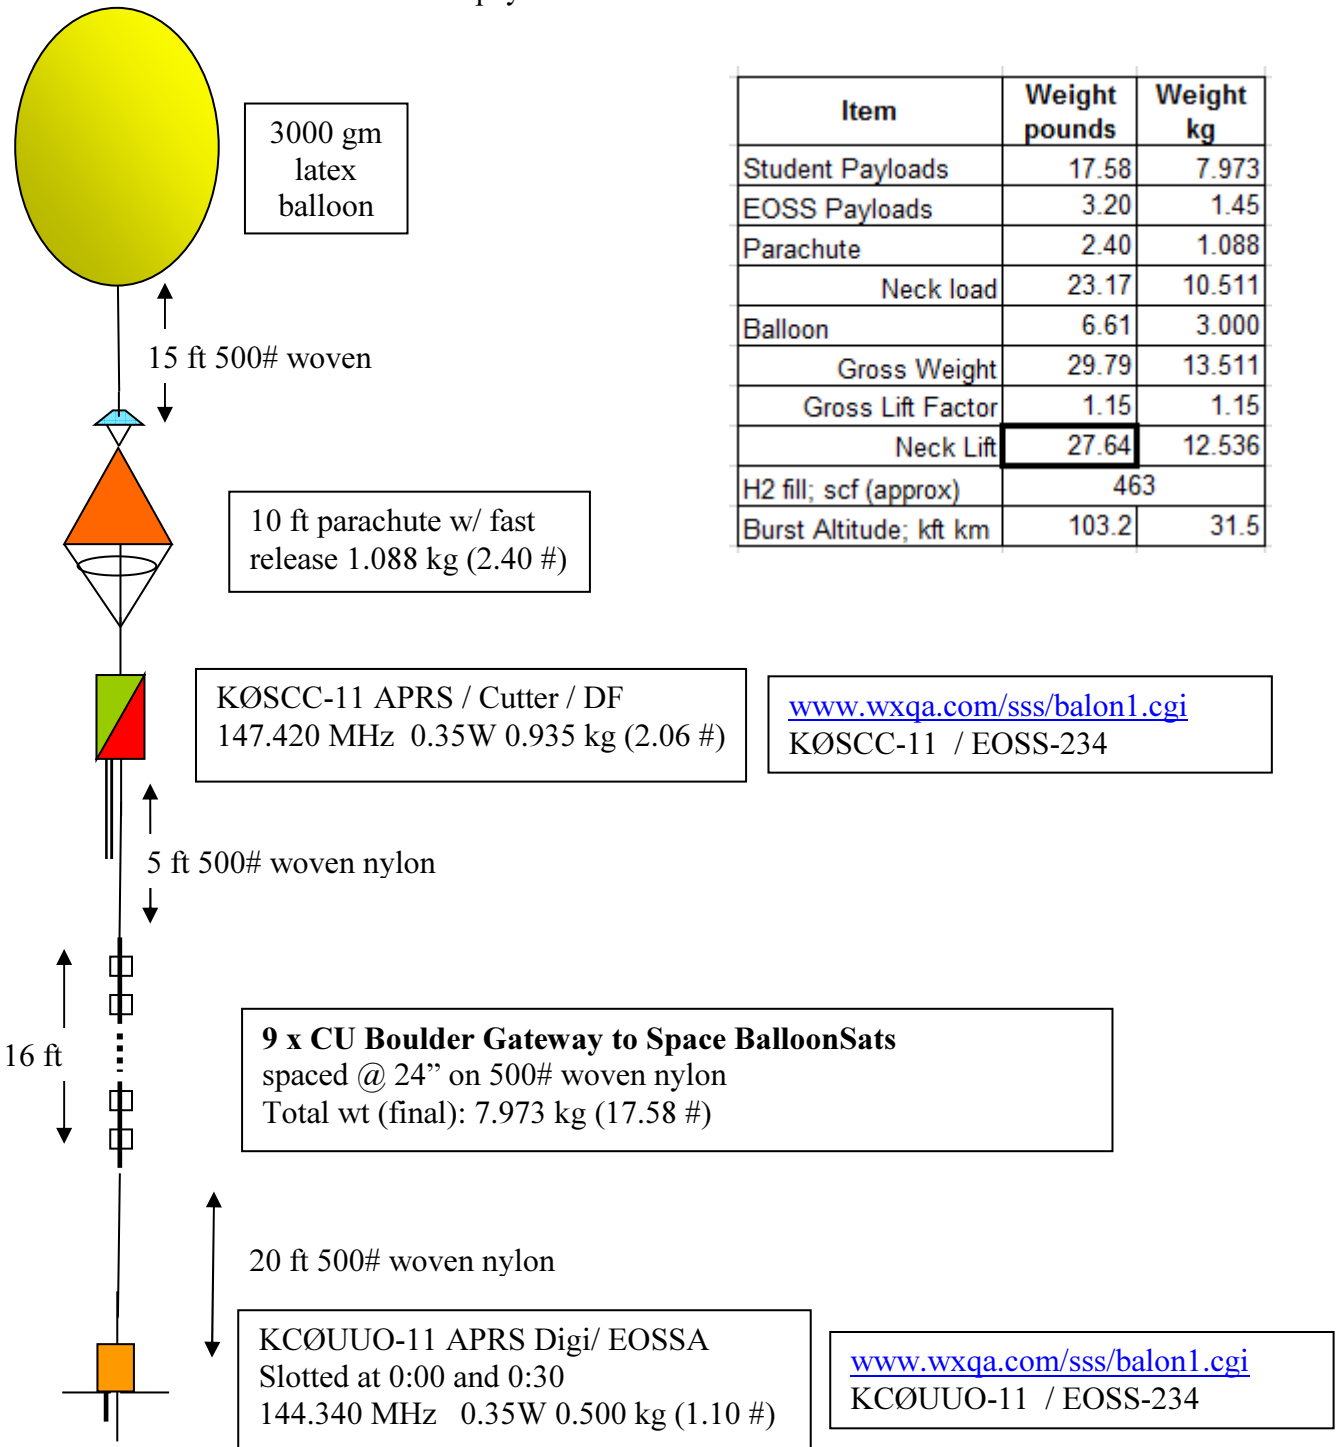

Payload Plan

EOSS-234 heavy

0700 MST, 12 Nov 2016

Rev C

Limon, CO

Final payload mass

Item	Weight pounds	Weight kg
Student Payloads	17.58	7.973
EOSS Payloads	3.20	1.45
Parachute	2.40	1.088
Neck load	23.17	10.511
Balloon	6.61	3.000
Gross Weight	29.79	13.511
Gross Lift Factor	1.15	1.15
Neck Lift	27.64	12.536
H2 fill; scf (approx)	463	
Burst Altitude; kft km	103.2	31.5