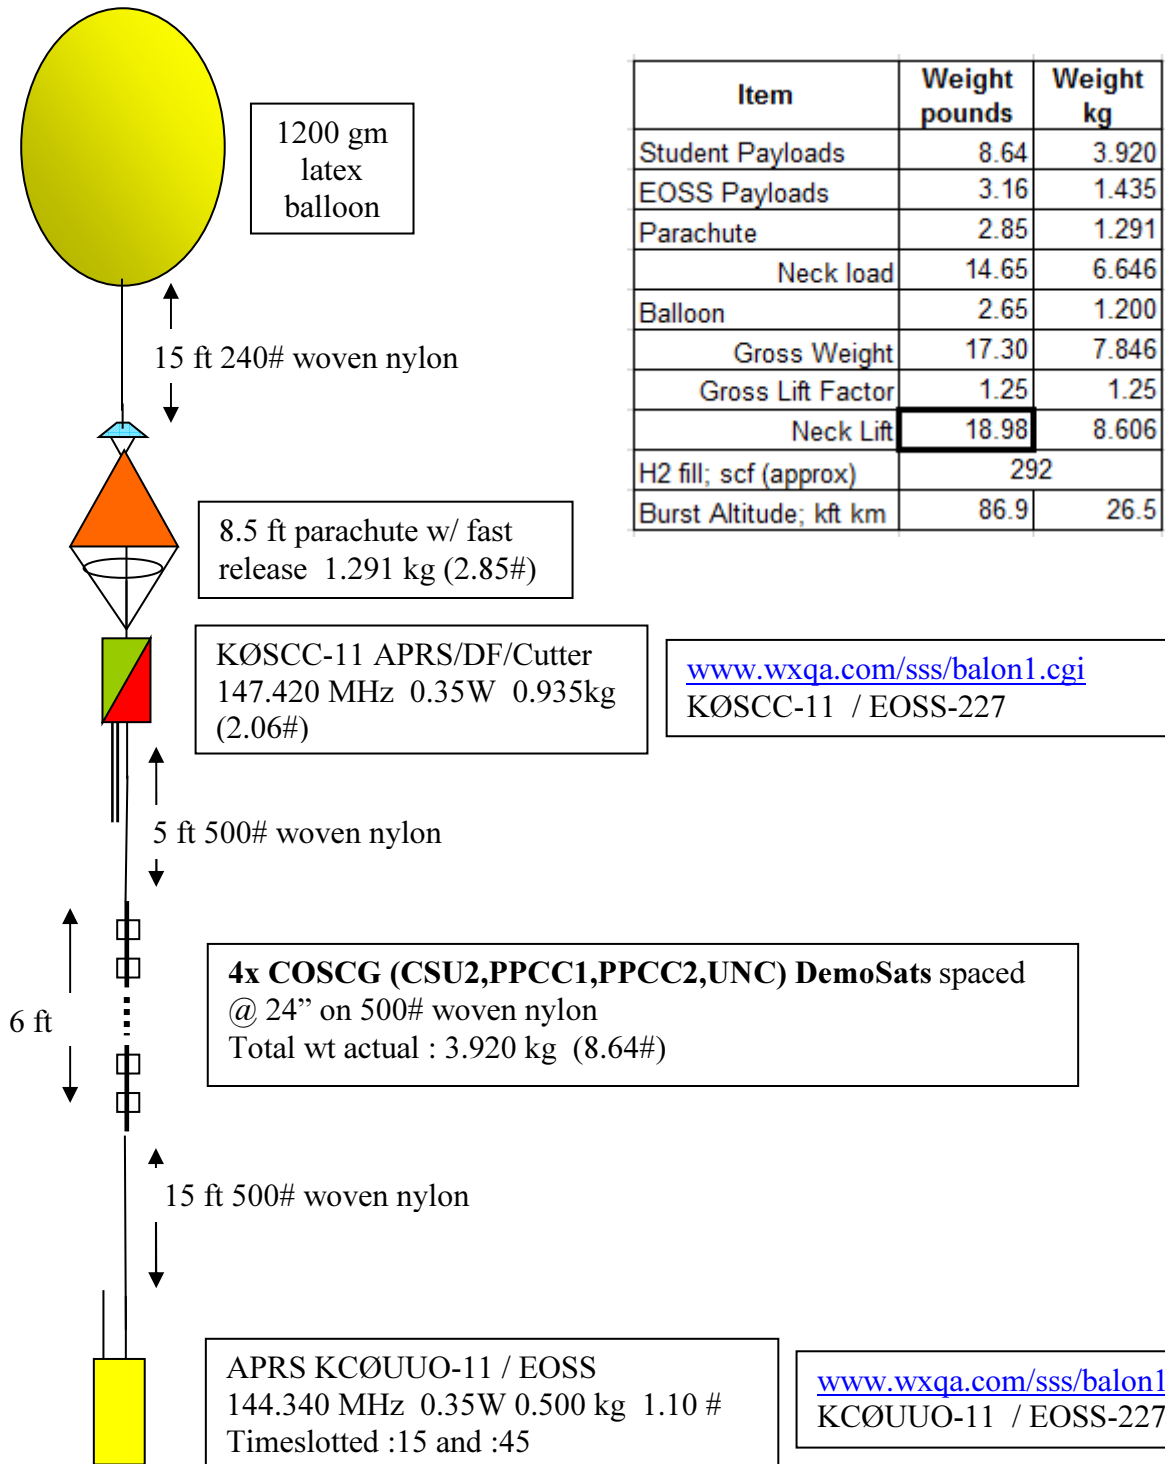

Payload Plan

EOSS-227 (Exempt) 0715 MDT, 30 July 2016

Rev F

Limon, CO

Item	Weight pounds	Weight kg
Student Payloads	8.64	3.920
EOSS Payloads	3.16	1.435
Parachute	2.85	1.291
Neck load	14.65	6.646
Balloon	2.65	1.200
Gross Weight	17.30	7.846
Gross Lift Factor	1.25	1.25
Neck Lift	18.98	8.606
H2 fill; scf (approx)	292	
Burst Altitude; kft km	86.9	26.5