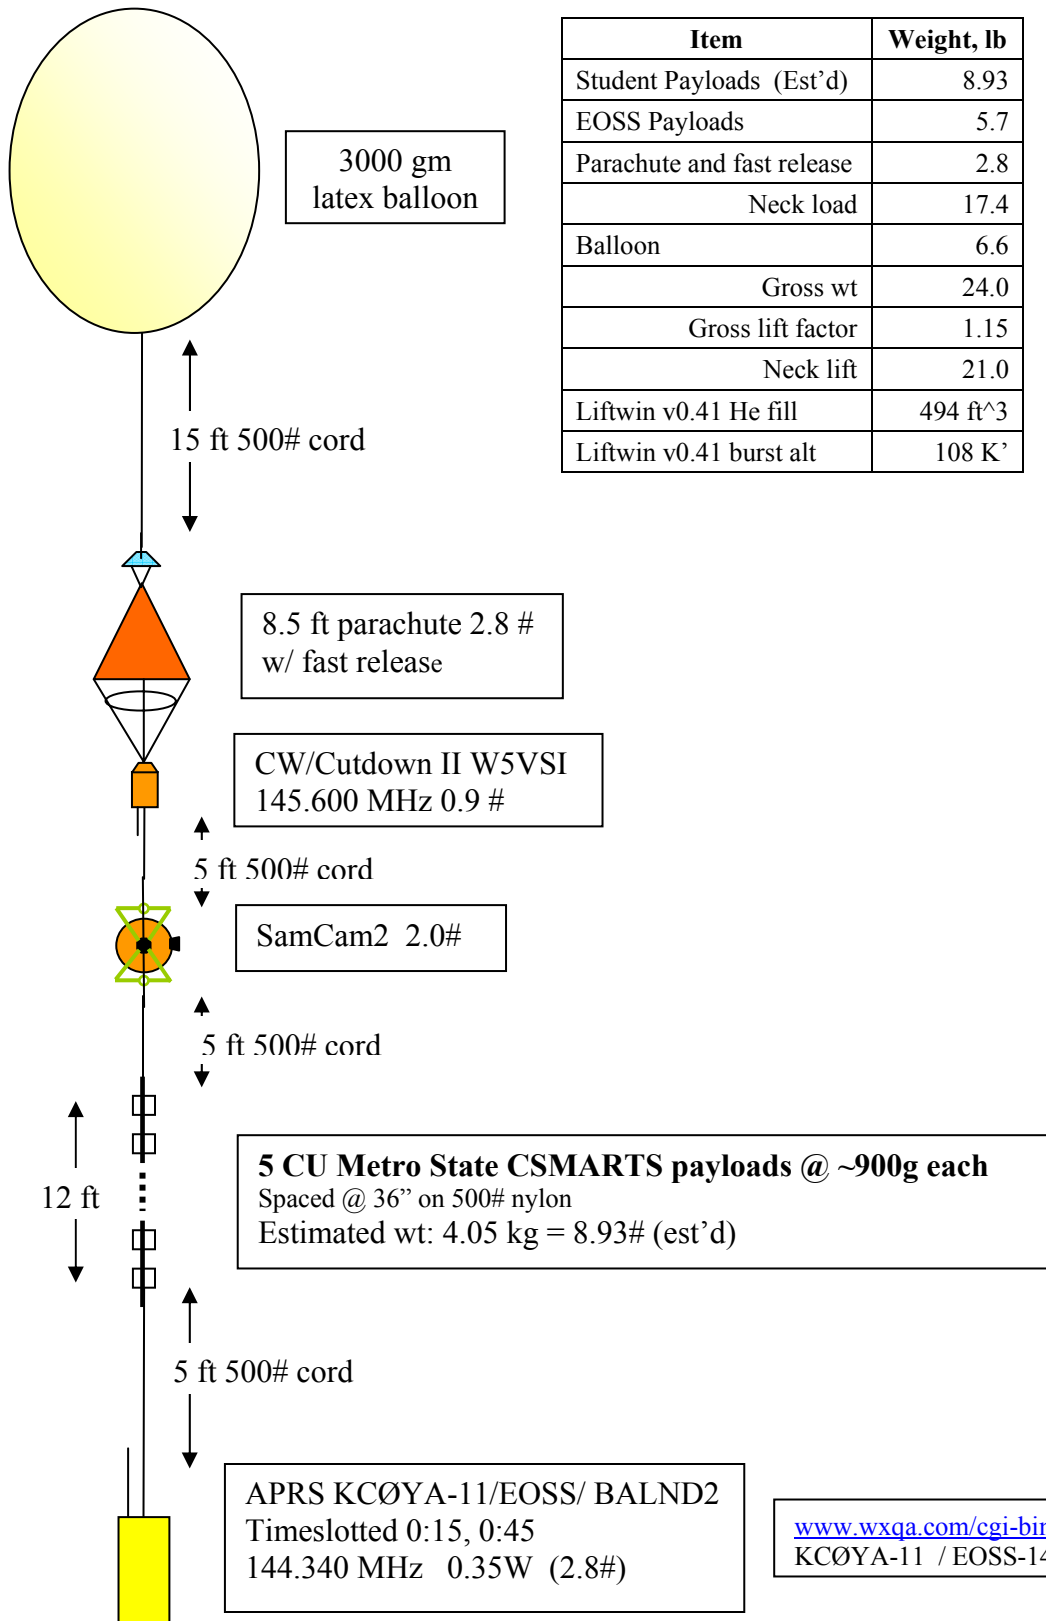

Payload Plan

EOSS-148
Rev E – conservative weights

07 Nov 2009 @ 0710
108k ft

www.wxqa.com/cgi-bin/balon1.cgi
 KCØYA-11 / EOSS-148